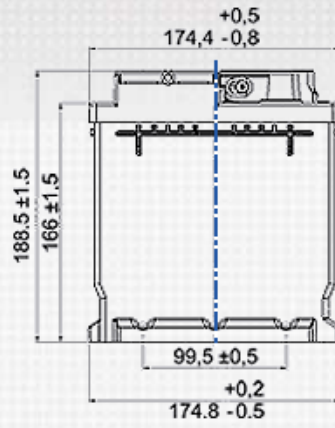

ORDER INFORMATION

European Type No. (ETN):	930 090 080
Article Number:	930 090 080 B91 2
Short Code:	LFD 90
Barcode:	4016987141120
Packaging Unit:	1
Quantity per Pallet:	36

TECHNICAL INFORMATION

Voltage [V]:	12	Height [mm]:	190
Battery Capacity [Ah]:	90	Base Hold-down:	B13
Battery Capacity 5h [Ah]:	77	Layout:	0
Cold Cranking Amps (CCA), EN [A]:	800	Terminal Types:	1
Marine Cranking Amps (SAE) @ 0°C:	1000	Case Size:	H8/L5
Length [mm]:	353	Weight filled (kg):	24,600
Width [mm]:	175		