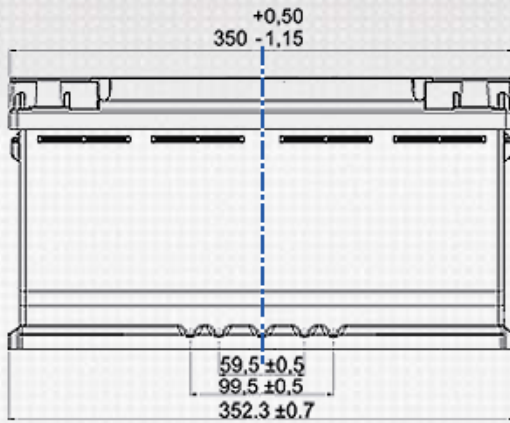

ORDER INFORMATION

European Type No. (ETN):	930 090 080
Article Number:	930 090 080 B91 2
Short Code:	LFD 90
Barcode:	4016987141120
Packaging Unit:	1
Quantity per Pallet:	36

TECHNICAL INFORMATION

Voltage [V]:	12	Height [mm]:	190
Battery Capacity [Ah]:	90	Base Hold-down:	B13
Battery Capacity 5h [Ah]:	77	Layout:	0
Cold Cranking Amps (CCA), EN [A]:	800	Terminal Types:	1
Marine Cranking Amps (SAE) @ 0°C:	1000	Case Size:	H8/L5
Length [mm]:	353	Weight filled (kg):	24,600
Width [mm]:	175		