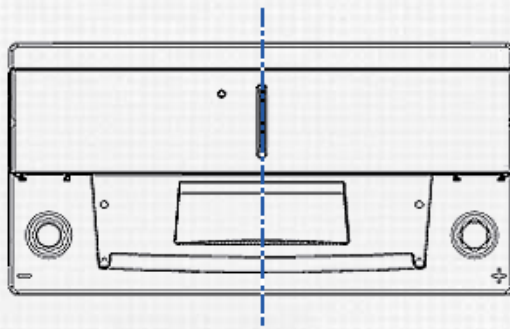

ORDER INFORMATION

European Type No. (ETN):	930 090 080
Article Number:	930 090 080 B91 2
Short Code:	LFD 90
Barcode:	4016987141120
Packaging Unit:	1
Quantity per Pallet:	36

TECHNICAL INFORMATION

Voltage [V]:	12	Height [mm]:	190
Battery Capacity [Ah]:	90	Base Hold-down:	B13
Battery Capacity 5h [Ah]:	77	Layout:	0
Cold Cranking Amps (CCA), EN [A]:	800	Terminal Types:	1
Marine Cranking Amps (SAE) @ 0°C:	1000	Case Size:	H8/L5
Length [mm]:	353	Weight filled (kg):	24,600
Width [mm]:	175		