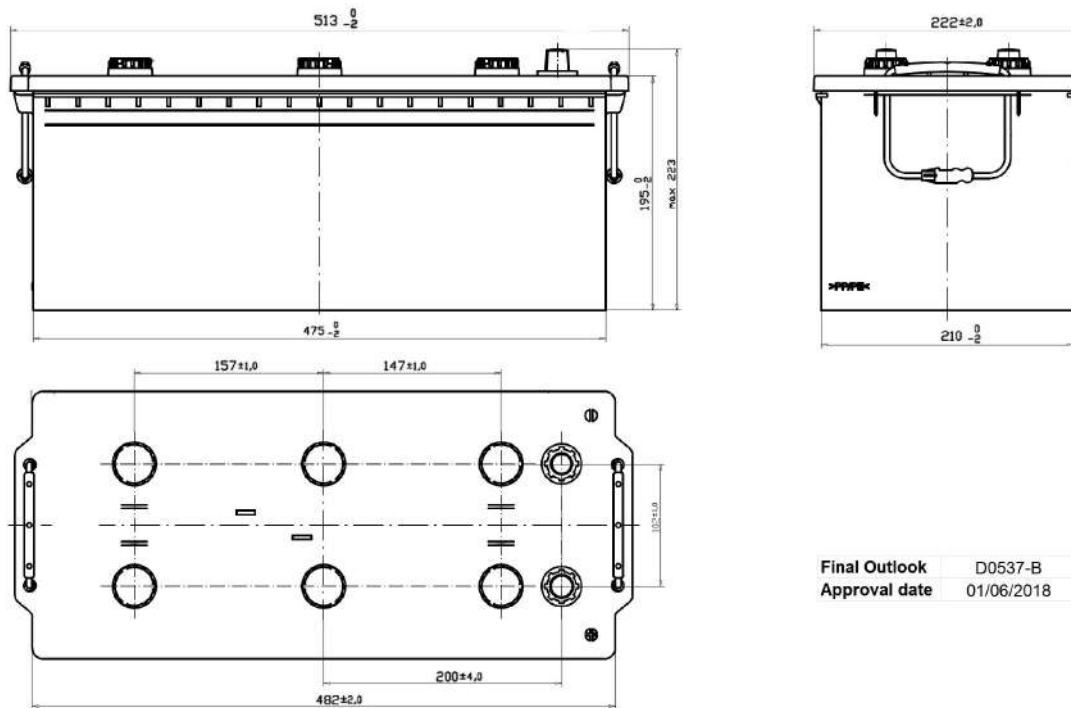

Central Article Code: D05104W37-B
 Local Code: TX1803

Created: 29/05/2018
 Modified: 31/07/2020

Final Outlook: D0537-B
 Approval date: 01/06/2018

PERFORMANCES		CONTAINER	
Voltage (V):	12 V	Type:	D05 BLACK
C20 (Ah):	170.0 20 h	Hold Down:	B0
Cranking (A):	1000 EN	H.D. Adapter:	No
Charge:	WET	COVER	
Technology:	Vented/Flooded	Type:	Flat/Screw BLACK
Grid:	Hybrid	Polarity:	ETN 3
Vibration:	Manufactured Specific	Terminals:	EN taper post
Endurance:	Daimler Requirement	Terminal Adapter:	No
		SOCI:	No
		Ventilation:	Independent
		Filter:	No
		Lateral Plug:	No
STD. DIMENSIONS		PLUGS	
Length (mm ± 2):	513	Type:	6 x M27 (STS Small cover) BLACK
Width (mm ± 2):	223	HANDLES	
Height (mm ± 2):	223	Type:	2 x Rope (Rigid holder) BLACK
Total Weight (kg ± 5%):	46.10	OTHERS	
		Degassing Tube:	No

All figures show nominal values. Tolerances are according to EN50342 and applicable European Regulations.