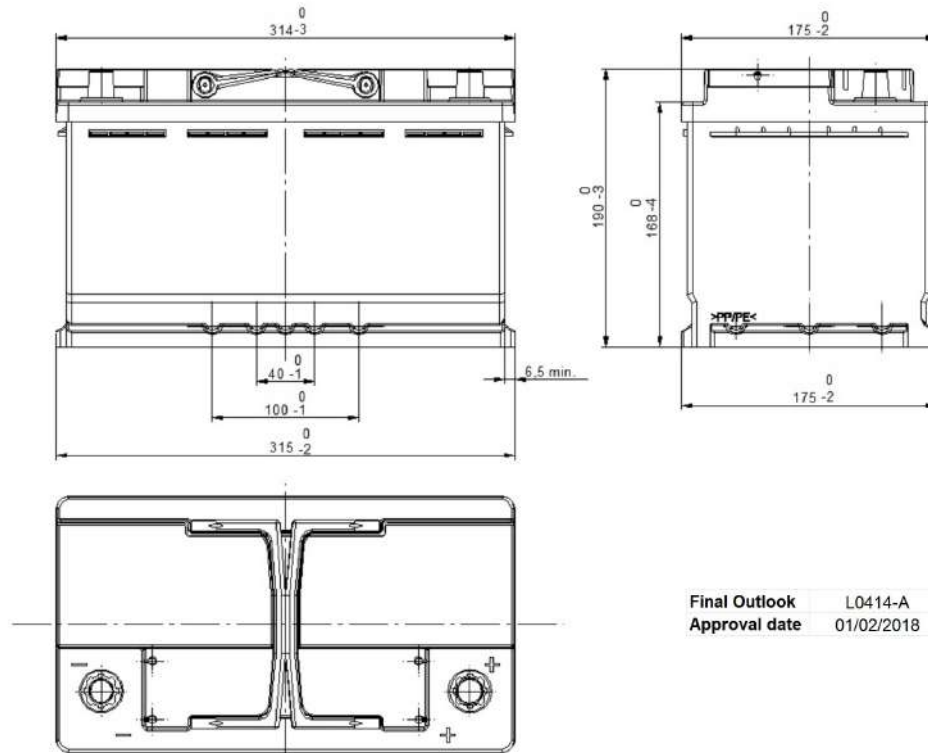

Central Article Code: L04076C14-A

Created: 02/02/2018

Local Code: TL800

Modified: 22/03/2021

PERFORMANCES

Voltage (V):	12 V	
C20 (Ah):	80.0	20 h
Cranking (A):	800	EN
Charge:	WET	
Technology:	Vented/Flooded	
Grid:	Ca/Ca	
Vibration:	Manufactured Specific	
Endurance:	VW Requirement (MHF)	

STD. DIMENSIONS

Length (mm ± 2):	315
Width (mm ± 2):	175
Height (mm ± 2):	190
Total Weight (kg ± 5%):	22.10

All figures show nominal values. Tolerances are according to EN50342 and applicable European Regulations.

CONTAINER

Type:	L04	BLACK
Hold Down:	B13	
H.D. Adapter:	No	

COVER

Type:	Double with Integrat	BLACK
Polarity:	ETN 0	
Terminals:	EN taper post	
Terminal Adapter:	No	
SOCI:	No	
Ventilation:	Central	
Filter:	1 Filter at Left	
Lateral Plug:	No	