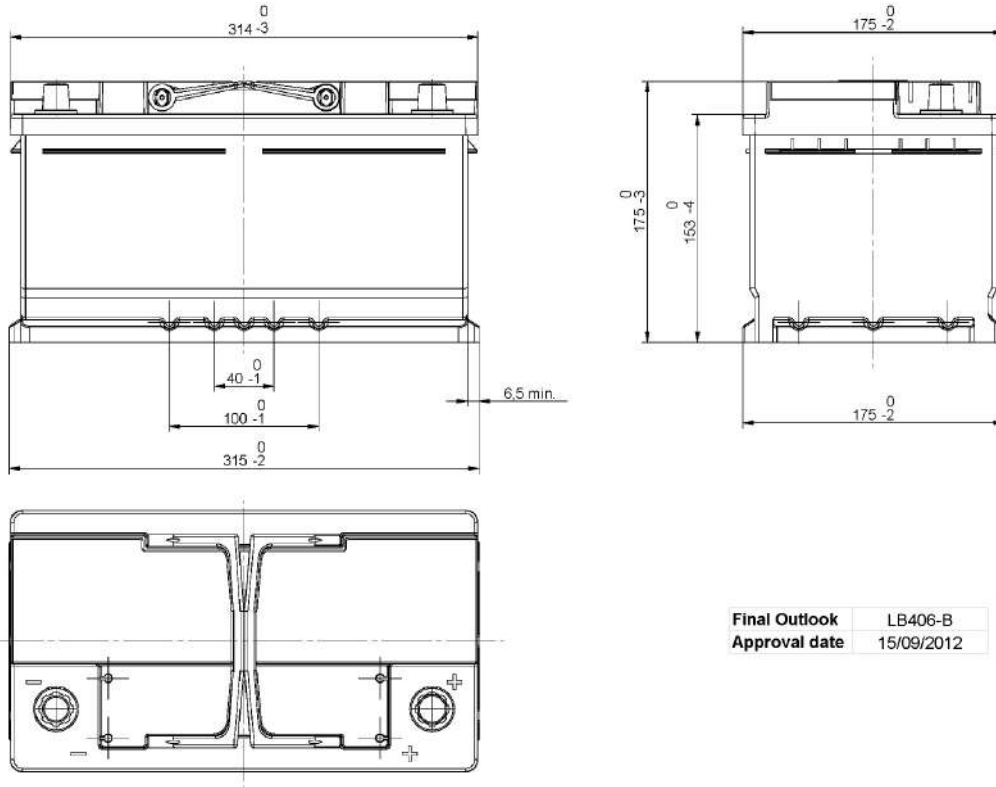

Central Article Code: LB4073C06-B
Local Code: TL752

Created: 05/06/2013
Modified: 31/07/2020

PERFORMANCES

Voltage (V):	12 V
C20 (Ah):	75.0 20 h
Cranking (A):	730 EN
Charge:	WET
Technology:	Vented/Flooded
Grid:	Ca/Ca
Vibration:	Manufactured Specific
Endurance:	EN-EFB Requirement

STD. DIMENSIONS

Length (mm ± 2):	315
Width (mm ± 2):	175
Height (mm ± 2):	175
Total Weight (kg ± 5%):	18.60

All figures show nominal values. Tolerances are according to EN50342 and applicable European Regulations.

CONTAINER

Type:	LB4 BLACK
Hold Down:	B13
H.D. Adapter:	No

COVER

Type:	Double with Integrat BLACK
Polarity:	ETN 0
Terminals:	EN taper post
Terminal Adapter:	No
SOCI:	No
Ventilation:	Central
Filter:	1 Filter at Right
Lateral Plug:	No

PLUGS

Type:	1 x Vent Sealed PSL-OE ha BLACK

HANDLES

Type:	2 x PSL OE Integrated BLACK

OTHERS

Degassing Tube:	No