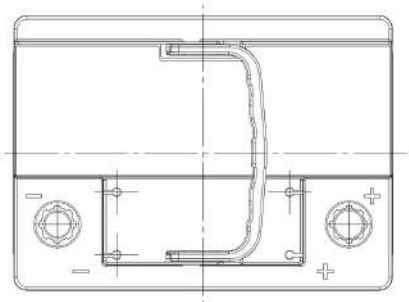

Central Article Code: L02067C69-C
 Local Code: TL600

Created: 30/01/2014
 Modified: 01/09/2021

Final Outlook L0269-C
 Approval date 15/02/2014

PERFORMANCES

Voltage (V):	12 V
C20 (Ah):	60.0 20 h
Cranking (A):	640 EN
Charge:	WET
Technology:	Vented/Flooded
Grid:	Ca/Ca
Vibration:	Manufactured Specific
Endurance:	VW Requirement (MHF)

STD. DIMENSIONS

Length (mm ± 2):	242
Width (mm ± 2):	175
Height (mm ± 2):	190
Total Weight (kg ± 5%):	17.00

All figures show nominal values. Tolerances are according to EN50342 and applicable European Regulations.

CONTAINER

Type:	L02 BLACK
Hold Down:	B13
H.D. Adapter:	No

COVER

Type:	Double with Integrat BLACK
Polarity:	ETN 0
Terminals:	EN taper post
Terminal Adapter:	No
SOCI:	No
Ventilation:	Central
Filter:	1 Filter at Left
Lateral Plug:	No