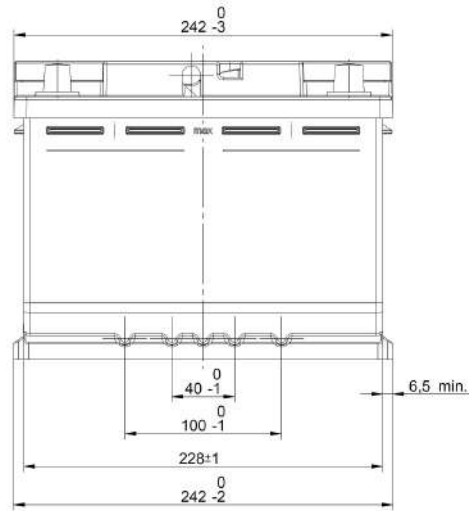

Central Article Code: L02067C69-C
 Local Code: TL600

Created: 30/01/2014
 Modified: 01/09/2021

Final Outlook L0269-C
 Approval date 15/02/2014

PERFORMANCES

Voltage (V):	12 V
C20 (Ah):	60.0 20 h
Cranking (A):	640 EN
Charge:	WET
Technology:	Vented/Flooded
Grid:	Ca/Ca
Vibration:	Manufactured Specific
Endurance:	VW Requirement (MHF)

STD. DIMENSIONS

Length (mm ± 2):	242
Width (mm ± 2):	175
Height (mm ± 2):	190
Total Weight (kg ± 5%):	17.00

All figures show nominal values. Tolerances are according to EN50342 and applicable European Regulations.

CONTAINER

Type:	L02 BLACK
Hold Down:	B13
H.D. Adapter:	No

COVER

Type:	Double with Integrat BLACK
Polarity:	ETN 0
Terminals:	EN taper post
Terminal Adapter:	No
SOCI:	No
Ventilation:	Central
Filter:	1 Filter at Left
Lateral Plug:	No