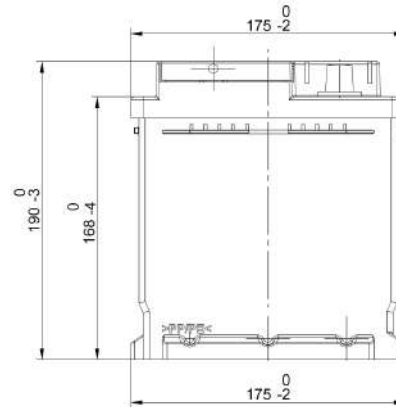

Central Article Code: L02067C69-C
 Local Code: TL600

Created: 30/01/2014
 Modified: 01/09/2021

Final Outlook L0269-C
 Approval date 15/02/2014

PERFORMANCES

Voltage (V):	12 V
C20 (Ah):	60.0 20 h
Cranking (A):	640 EN
Charge:	WET
Technology:	Vented/Flooded
Grid:	Ca/Ca
Vibration:	Manufactured Specific
Endurance:	VW Requirement (MHF)

STD. DIMENSIONS

Length (mm ± 2):	242
Width (mm ± 2):	175
Height (mm ± 2):	190
Total Weight (kg ± 5%):	17.00

All figures show nominal values. Tolerances are according to EN50342 and applicable European Regulations.

CONTAINER

Type:	L02 BLACK
Hold Down:	B13
H.D. Adapter:	No

COVER

Type:	Double with Integrat BLACK
Polarity:	ETN 0
Terminals:	EN taper post
Terminal Adapter:	No
SOCI:	No
Ventilation:	Central
Filter:	1 Filter at Left
Lateral Plug:	No