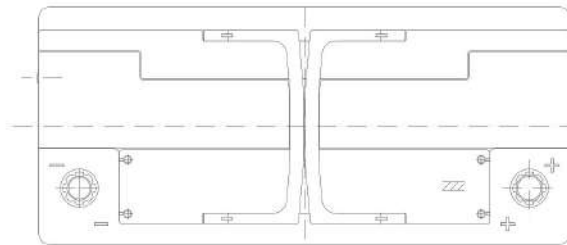

Central Article Code: L06095C05-F
 Local Code: TL1050

Created: 18/04/2018
 Modified: 31/07/2020

Final Outlook L0605-F
 Approval date 15/06/2018

PERFORMANCES		CONTAINER				
Voltage (V):	12 V	Type:	L06	BLACK		
C20 (Ah):	105.0 20 h	Hold Down:	B13			
Cranking (A):	950 EN2 CCA	H.D. Adapter:	No			
Charge:	WET	COVER				
Technology:	Vented/Flooded	Type:	Double with Integrat	BLACK		
Grid:	Ca/Ca	Polarity:	ETN 0			
Vibration:	Manufactured Specific	Terminals:	EN taper post			
Endurance:	FIAT Requirement (MHF)	Terminal Adapter:	No			
STD. DIMENSIONS		SOCI:	No			
Length (mm ± 2):	392	Ventilation:	Central			
Width (mm ± 2):	175	Filter:	2 Filters			
Height (mm ± 2):	190	Lateral Plug:	Standard	Left side	BLACK	
Total Weight (kg ± 5%):	27.20	shape				
All figures show nominal values. Tolerances are according to EN50342 and applicable European Regulations.	PLUGS					
	Type:	1 x Vent Sealed (STE)		BLACK		
	HANDLES					
	Type:	2 x Integrated		BLACK		
	OTHERS					
Degassing Tube:	No					