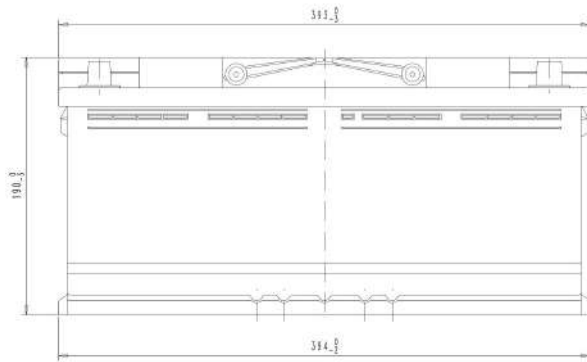

Central Article Code: L06095C05-F
 Local Code: TL1050

Created: 18/04/2018
 Modified: 31/07/2020

Final Outlook L0605-F
 Approval date 15/06/2018

PERFORMANCES		CONTAINER				
Voltage (V):	12 V	Type:	L06	BLACK		
C20 (Ah):	105.0 20 h	Hold Down:	B13			
Cranking (A):	950 EN2 CCA	H.D. Adapter:	No			
Charge:	WET	COVER				
Technology:	Vented/Flooded	Type:	Double with Integrat	BLACK		
Grid:	Ca/Ca	Polarity:	ETN 0			
Vibration:	Manufactured Specific	Terminals:	EN taper post			
Endurance:	FIAT Requirement (MHF)	Terminal Adapter:	No			
STD. DIMENSIONS		SOCI:	No			
Length (mm ± 2):	392	Ventilation:	Central			
Width (mm ± 2):	175	Filter:	2 Filters			
Height (mm ± 2):	190	Lateral Plug:	Standard	Left side	BLACK	
Total Weight (kg ± 5%):	27.20	shape				
All figures show nominal values. Tolerances are according to EN50342 and applicable European Regulations.	PLUGS					
	Type:	1 x Vent Sealed (STE)		BLACK		
	HANDLES					
	Type:	2 x Integrated		BLACK		
	OTHERS					
Degassing Tube:	No					