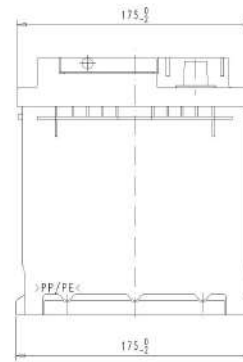

Central Article Code: L06095C05-F
 Local Code: TL1050

Created: 18/04/2018
 Modified: 31/07/2020

Final Outlook L0605-F
 Approval date 15/06/2018

PERFORMANCES		CONTAINER				
Voltage (V):	12 V	Type:	L06	BLACK		
C20 (Ah):	105.0 20 h	Hold Down:	B13			
Cranking (A):	950 EN2 CCA	H.D. Adapter:	No			
Charge:	WET	COVER				
Technology:	Vented/Flooded	Type:	Double with Integrat	BLACK		
Grid:	Ca/Ca	Polarity:	ETN 0			
Vibration:	Manufactured Specific	Terminals:	EN taper post			
Endurance:	FIAT Requirement (MHF)	Terminal Adapter:	No			
STD. DIMENSIONS		SOCI:	No			
Length (mm ± 2):	392	Ventilation:	Central			
Width (mm ± 2):	175	Filter:	2 Filters			
Height (mm ± 2):	190	Lateral Plug:	Standard	Left side	BLACK	
Total Weight (kg ± 5%):	27.20	shape				
All figures show nominal values. Tolerances are according to EN50342 and applicable European Regulations.	PLUGS					
	Type:	1 x Vent Sealed (STE)		BLACK		
	HANDLES					
	Type:	2 x Integrated		BLACK		
	OTHERS					
Degassing Tube:	No					