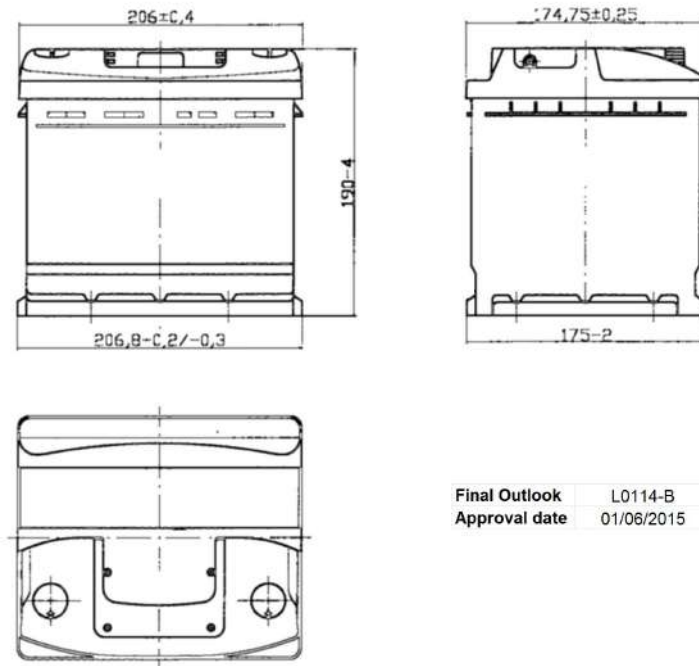

Central Article Code: L01036C14-B
 Local Code: TC440

Created: 22/09/2005
 Modified: 31/07/2020

Final Outlook L0114-B
 Approval date 01/06/2015

PERFORMANCES		CONTAINER	
Voltage (V):	12 V	Type:	L01 BLACK
C20 (Ah):	44.0 20 h	Hold Down:	B13
Cranking (A):	360 EN	H.D. Adapter:	No
Charge:	WET	COVER	
Technology:	Vented/Flooded	Type:	NPR BLACK
Grid:	Ca/Ca	Polarity:	ETN 0
Vibration:	V1 (30Hz+/-2Hz/3g/2h)	Terminals:	EN taper post
Endurance:	E1 (180 cycles@25%)	Terminal Adapter:	No
		SOCI:	No
		Ventilation:	Central
		Filter:	2 Filters
		Lateral Plug:	Standard Right side BLACK shape
STD. DIMENSIONS		PLUGS	
Length (mm ± 2):	207	Type:	1 x NPR (Manifold) BLACK
Width (mm ± 2):	175	HANDLES	
Height (mm ± 2):	190	Type:	1 x NPR (Thin) BLACK
Total Weight (kg ± 5%):	11.20	OTHERS	
		Degassing Tube:	No

All figures show nominal values. Tolerances are according to EN50342 and applicable European Regulations.