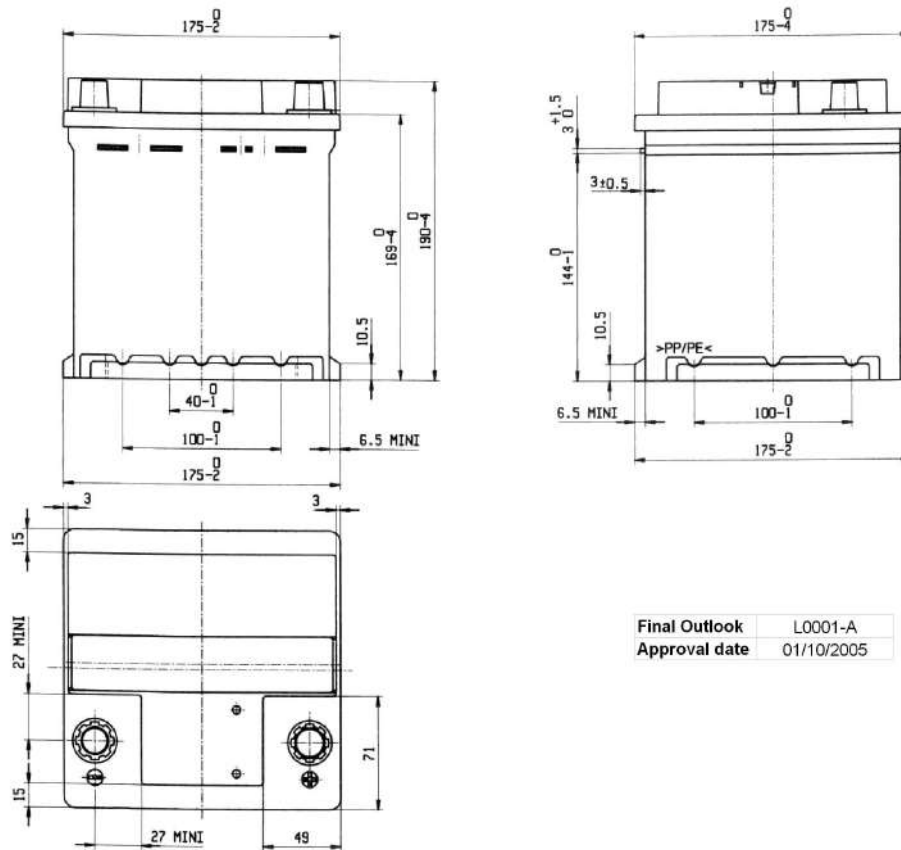

Central Article Code: L00032C01-A
Local Code: TC400

Created: 07/09/2005
Modified: 31/07/2020

PERFORMANCES

Voltage (V):	12 V	
C20 (Ah):	40.0	20 h
Cranking (A):	320	EN
Charge:	WET	
Technology:	Vented/Flooded	
Grid:	Ca/Ca	
Vibration:	Manufactured Specific	
Endurance:	FIAT Requirement	

STD. DIMENSIONS

Length (mm ± 2):	175
Width (mm ± 2):	175
Height (mm ± 2):	190
Total Weight (kg ± 5%):	10.40

All figures show nominal values. Tolerances are according to EN50342 and applicable European Regulations.

CONTAINER

Type:	L00	BLACK
Hold Down:	B13	
H.D. Adapter:	No	

COVER

Type:	EuroStd	BLACK
Polarity:	ETN 0	
Terminals:	EN taper post	
Terminal Adapter:	No	
SOCI:	No	
Ventilation:	Independent	
Filter:	No	
Lateral Plug:	No	

PLUGS

Type:	1 x Vent	BLACK

HANDLES

Type:	None

OTHERS

Degassing Tube:	No