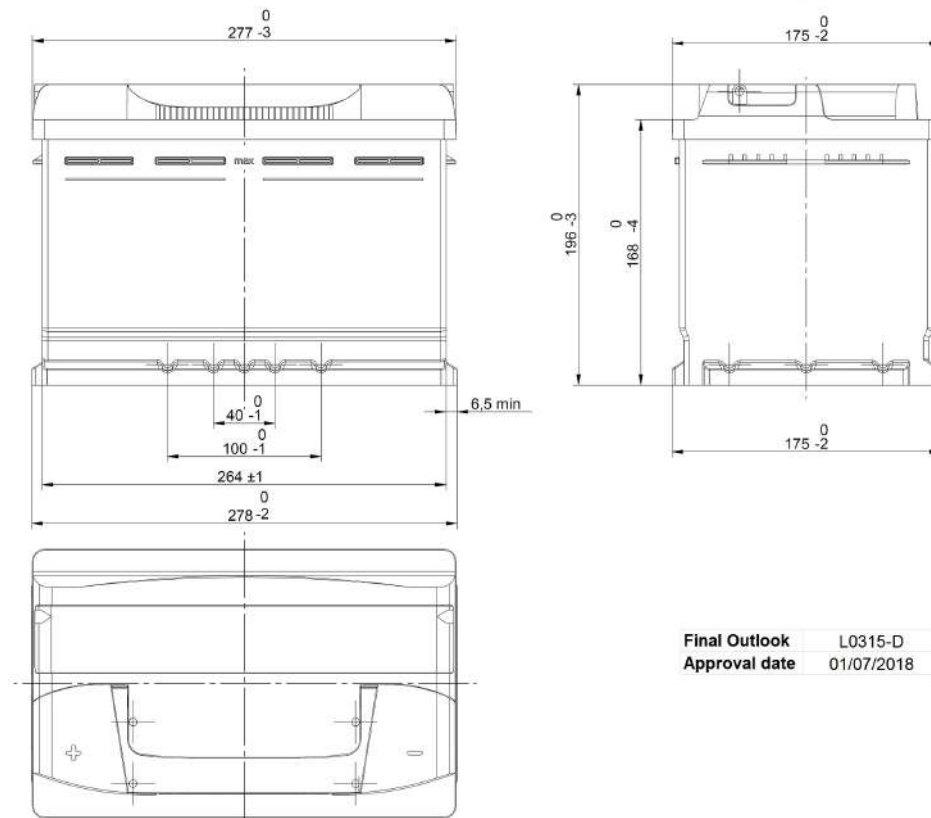

Central Article Code: L03068C15-D  
 Local Code: TB741

Created: 10/05/2018  
 Modified: 20/12/2018

PERFORMANCES		CONTAINER	
Voltage (V):	12 V	Type:	L03 BLACK
C20 (Ah):	74.0 20 h	Hold Down:	B13
Cranking (A):	680 EN	H.D. Adapter:	No
Charge:	WET	COVER	
Technology:	Vented/Flooded	Type:	NPR BLACK
Grid:	Ca/Ca	Polarity:	ETN 1
		Terminals:	EN taper post
		Terminal Adapter:	No
		SOCI:	No
		Ventilation:	Central
		Filter:	2 Filters
		Lateral Plug:	Standard Right side BLACK shape
STD. DIMENSIONS		PLUGS	
Length (mm ± 2):	278	Type:	1 x NPR (Mani BLACK)
Width (mm ± 2):	175	HANDLES	
Height (mm ± 2):	190	Type:	1 x NPR (Standard) BLACK
Total Weight (kg ± 5%):	16.60	OTHERS	
All figures show nominal values. Tolerances are according to EN50342 and applicable European Regulations.		Degassing Tube:	No