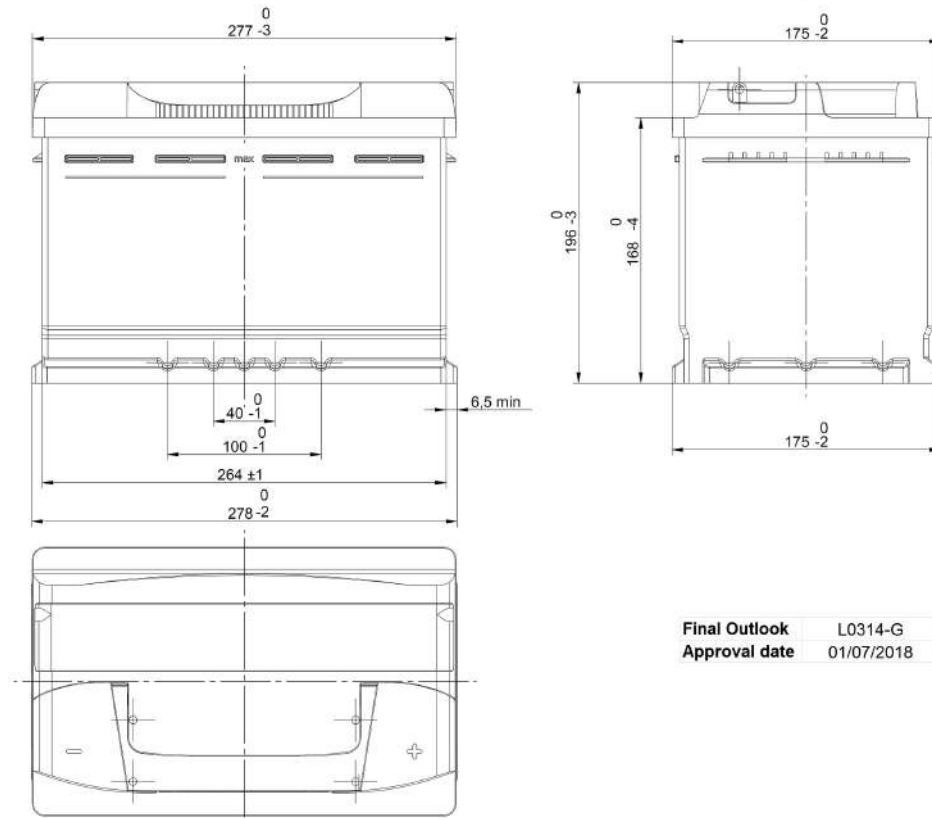

Central Article Code: L03068C14-G
 Local Code: TB740

Created: 10/05/2018
 Modified: 20/12/2018

Final Outlook L0314-G
 Approval date 01/07/2018

PERFORMANCES		CONTAINER	
Voltage (V):	12 V	Type:	L03 BLACK
C20 (Ah):	74.0 20 h	Hold Down:	B13
Cranking (A):	680 EN	H.D. Adapter:	No
Charge:	WET	COVER	
Technology:	Vented/Flooded	Type:	NPR BLACK
Grid:	Ca/Ca	Polarity:	ETN 0
		Terminals:	EN taper post
		Terminal Adapter:	No
		SOCI:	No
		Ventilation:	Central
		Filter:	2 Filters
		Lateral Plug:	Standard Right side BLACK shape
STD. DIMENSIONS		PLUGS	
Length (mm ± 2):	278	Type:	1 x NPR (Mani BLACK)
Width (mm ± 2):	175	HANDLES	
Height (mm ± 2):	190	Type:	1 x NPR (Standard) BLACK
Total Weight (kg ± 5%):	16.60	OTHERS	
All figures show nominal values. Tolerances are according to EN50342 and applicable European Regulations.		Degassing Tube:	No