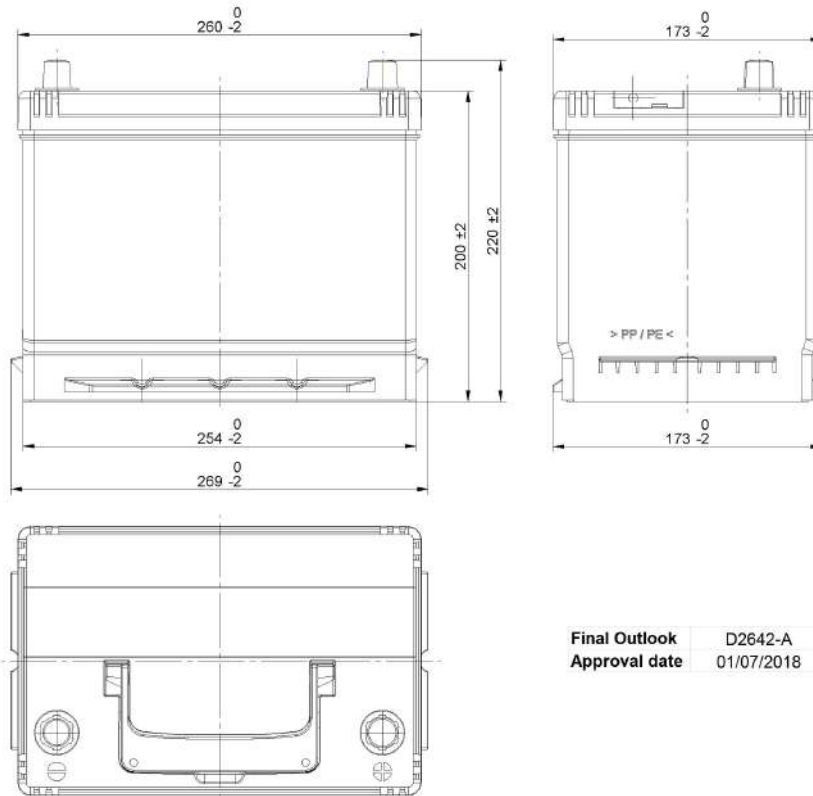

Central Article Code: D26054C42-A
 Local Code: TB704

Created: 10/05/2018
 Modified: 08/09/2021

PERFORMANCES		CONTAINER	
Voltage (V):	12 V	Type:	D26 BLACK
C20 (Ah):	70.0 20 h	Hold Down:	Korean B1+B6
Cranking (A):	540 EN	H.D. Adapter:	No
Charge:	WET	COVER	
Technology:	Vented/Flooded	Type:	Flat/Press integrated BLACK
Grid:	Ca/Ca	Polarity:	ETN 0
Vibration:	V1 (30Hz+/-2Hz/3g/2h)	Terminals:	EN taper post
Endurance:	E1 (180 cycles@25%)	Terminal Adapter:	No
STD. DIMENSIONS		SOCI:	No
		Ventilation:	Central
		Filter:	1 Filter at Right
		Lateral Plug:	No
		PLUGS	
HANDLES			
Type:	1 x Integrated BLACK		
OTHERS		OTHERS	
		Degassing Tube:	No

All figures show nominal values. Tolerances are according to EN50342 and applicable European Regulations.