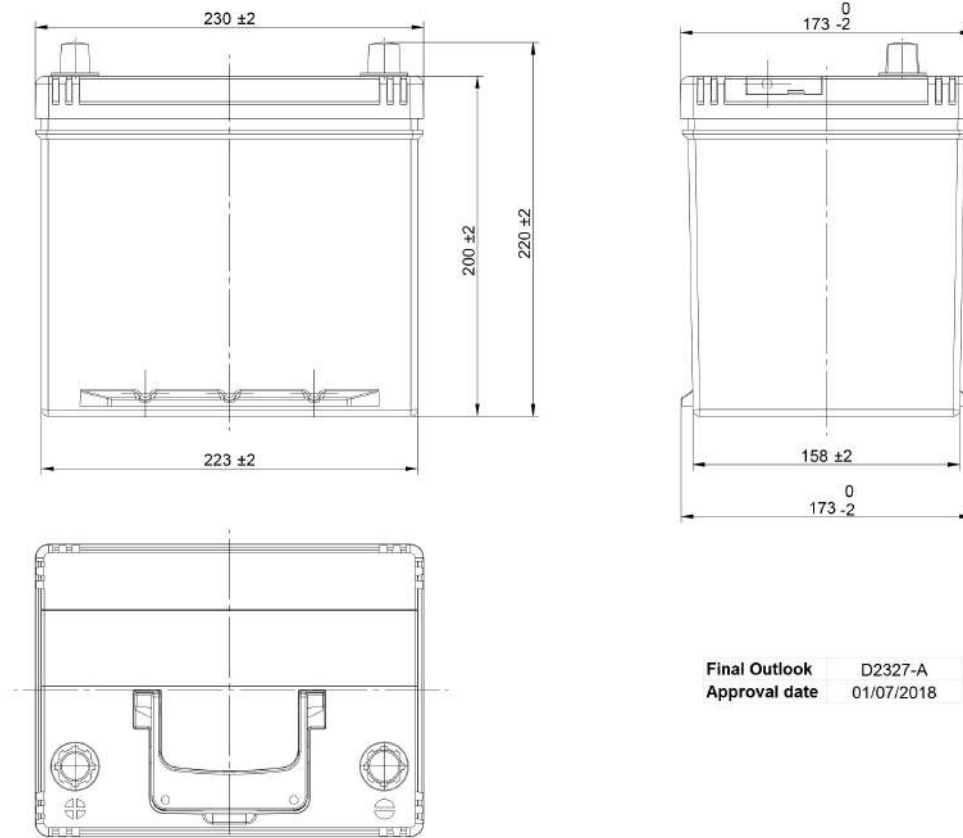

Central Article Code: D23039C27-A
 Local Code: TB605

Created: 10/05/2018
 Modified: 31/07/2020

Final Outlook D2327-A
 Approval date 01/07/2018

PERFORMANCES

Voltage (V):	12 V
C20 (Ah):	60.0 20 h
Cranking (A):	480 EN
Charge:	WET
Technology:	Vented/Flooded
Grid:	Ca/Ca
Vibration:	V1 (30Hz+/-2Hz/3g/2h)
Endurance:	E1 (180 cycles@25%)

STD. DIMENSIONS

Length (mm ± 2):	230
Width (mm ± 2):	173
Height (mm ± 2):	222
Total Weight (kg ± 5%):	15.00

All figures show nominal values. Tolerances are according to EN50342 and applicable European Regulations.