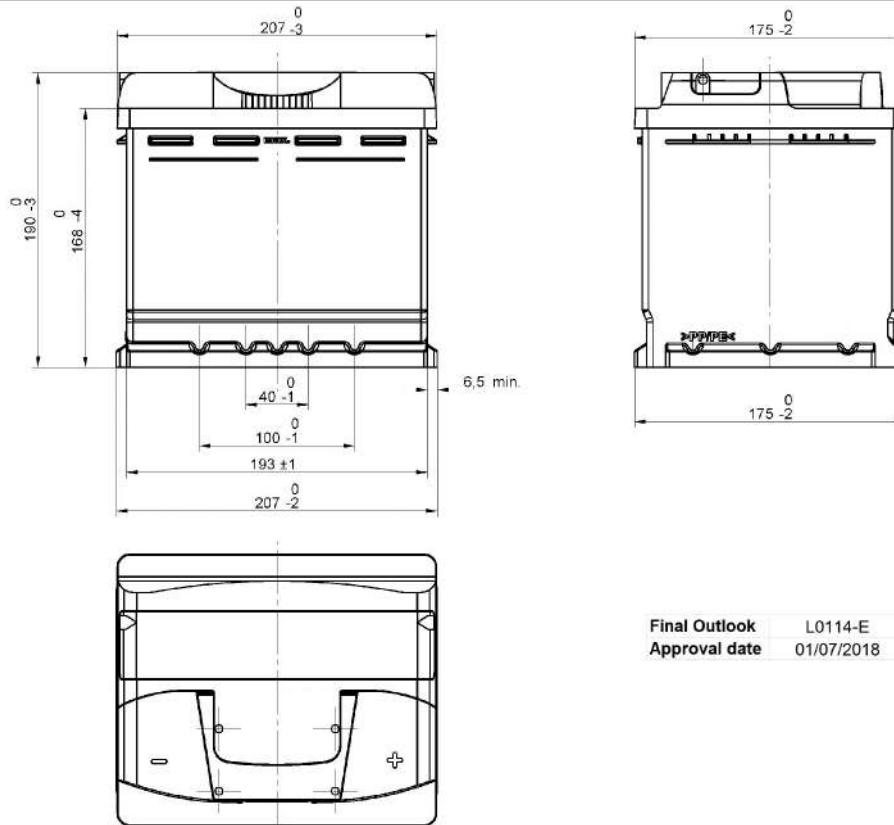

Central Article Code: L01045C14-E
 Local Code: TB500

Created: 10/05/2018
 Modified: 31/07/2020

Final Outlook L0114-E
 Approval date 01/07/2018

PERFORMANCES		CONTAINER			
Voltage (V):	12 V	Type:	L01	BLACK	
C20 (Ah):	50.0 20 h	Hold Down:	B13		
Cranking (A):	450 EN	H.D. Adapter:	No		
Charge:	WET	COVER			
Technology:	Vented/Flooded	Type:	NPR	BLACK	
Grid:	Ca/Ca	Polarity:	ETN 0		
Vibration:	V1 (30Hz+/-2Hz/3g/2h)	Terminals:	EN taper post		
Endurance:	E1 (180 cycles@25%)	Terminal Adapter:	No		
		SOCI:	No		
		Ventilation:	Central		
		Filter:	2 Filters		
		Lateral Plug:	Standard shape	Right side	BLACK
STD. DIMENSIONS		PLUGS			
Length (mm ± 2):	207	Type:	1 x NPR (Manifold)	BLACK	
Width (mm ± 2):	175	HANDLES			
Height (mm ± 2):	190	Type:	1 x NPR (Standard)	BLACK	
Total Weight (kg ± 5%):	12.10	OTHERS			
All figures show nominal values. Tolerances are according to EN50342 and applicable European Regulations.		Degassing Tube:	No		