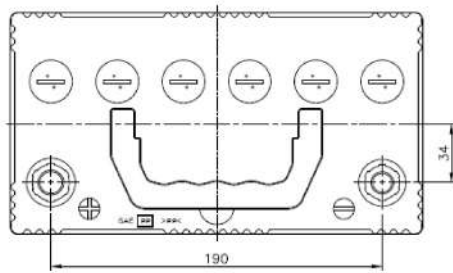

Central Article Code: B24033C22-A
 Local Code: TB457

Created: 17/06/2014
 Modified: 01/06/2020

Final Outlook	B2422-A
Approval date	15/03/2019

PERFORMANCES

Voltage (V):	12 V	
C20 (Ah):	45.0	20 h
Cranking (A):	330	EN
Charge:	WET	
Technology:	Vented/Flooded	
Grid:	Ca/Ca	
Vibration:	V1 (30Hz+/-2Hz/3g/2h)	
Endurance:	E1 (180 cycles@25%)	

CONTAINER

Type:	B24	BLACK
Hold Down:	B0	
H.D. Adapter:	No	

COVER

Type:	Flat/Screw Integrate	BLACK
Polarity:	ETN 1	
Terminals:	JIS taper post	
Terminal Adapter:	No	
SOCI:	No	
Ventilation:	Independent	
Filter:	No	
Lateral Plug:	No	

STD. DIMENSIONS

Length (mm ± 2):	237
Width (mm ± 2):	127
Height (mm ± 2):	227
Total Weight (kg ± 5%):	11.30

PLUGS

Type:	6 x M18	BLACK
-------	---------	-------

HANDLES

Type:	1 x Integrated	BLACK
-------	----------------	-------