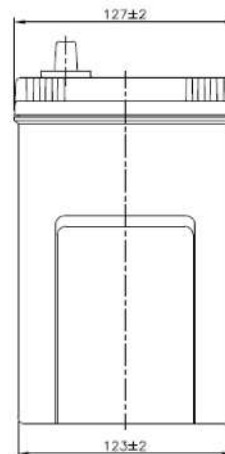

Central Article Code: B24033C22-A
 Local Code: TB457

Created: 17/06/2014
 Modified: 01/06/2020

Final Outlook	B2422-A
Approval date	15/03/2019

PERFORMANCES

Voltage (V):	12 V	
C20 (Ah):	45.0	20 h
Cranking (A):	330	EN
Charge:	WET	
Technology:	Vented/Flooded	
Grid:	Ca/Ca	
Vibration:	V1 (30Hz+/-2Hz/3g/2h)	
Endurance:	E1 (180 cycles@25%)	

CONTAINER

Type:	B24	BLACK
Hold Down:	B0	
H.D. Adapter:	No	

COVER

Type:	Flat/Screw Integrate	BLACK
Polarity:	ETN 1	
Terminals:	JIS taper post	
Terminal Adapter:	No	
SOCI:	No	
Ventilation:	Independent	
Filter:	No	
Lateral Plug:	No	

STD. DIMENSIONS

Length (mm ± 2):	237
Width (mm ± 2):	127
Height (mm ± 2):	227
Total Weight (kg ± 5%):	11.30

PLUGS

Type:	6 x M18	BLACK
-------	---------	-------

HANDLES

Type:	1 x Integrated	BLACK
-------	----------------	-------