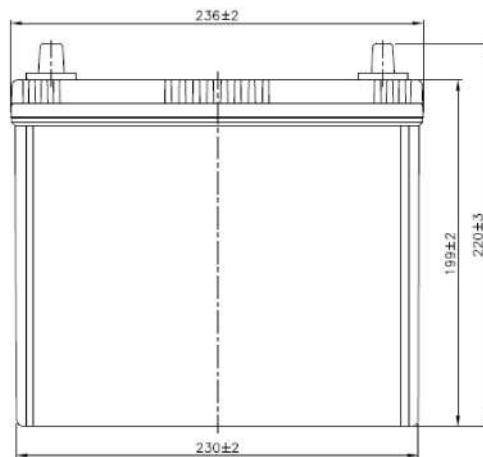

Central Article Code: B24033C22-A
 Local Code: TB457

Created: 17/06/2014
 Modified: 01/06/2020

Final Outlook	B2422-A
Approval date	15/03/2019

PERFORMANCES

Voltage (V):	12 V	
C20 (Ah):	45.0	20 h
Cranking (A):	330	EN
Charge:	WET	
Technology:	Vented/Flooded	
Grid:	Ca/Ca	
Vibration:	V1 (30Hz+/-2Hz/3g/2h)	
Endurance:	E1 (180 cycles@25%)	

CONTAINER

Type:	B24	BLACK
Hold Down:	B0	
H.D. Adapter:	No	

COVER

Type:	Flat/Screw Integrate	BLACK
Polarity:	ETN 1	
Terminals:	JIS taper post	
Terminal Adapter:	No	
SOCI:	No	
Ventilation:	Independent	
Filter:	No	
Lateral Plug:	No	

STD. DIMENSIONS

Length (mm ± 2):	237
Width (mm ± 2):	127
Height (mm ± 2):	227
Total Weight (kg ± 5%):	11.30

PLUGS

Type:	6 x M18	BLACK
-------	---------	-------

HANDLES

Type:	1 x Integrated	BLACK
-------	----------------	-------