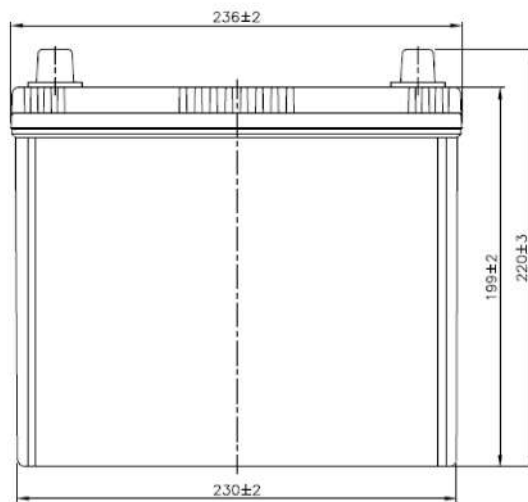

Central Article Code: B24033C24-A
 Local Code: TB455

Created: 17/06/2014
 Modified: 01/06/2020

Final Outlook B2424-A
 Approval date 15/03/2019

PERFORMANCES

Voltage (V):	12 V	
C20 (Ah):	45.0	20 h
Cranking (A):	330	EN
Charge:	WET	
Technology:	Vented/Flooded	
Grid:	Ca/Ca	
Vibration:	V1 (30Hz+/-2Hz/3g/2h)	
Endurance:	E1 (180 cycles@25%)	

STD. DIMENSIONS

Length (mm ± 2):	237
Width (mm ± 2):	127
Height (mm ± 2):	227
Total Weight (kg ± 5%):	11.40

All figures show nominal values. Tolerances are according to EN50342 and applicable European Regulations.

CONTAINER

Type:	B24	BLACK
Hold Down:	B0	
H.D. Adapter:	No	

COVER

Type:	Flat/Screw Integrate	BLACK
Polarity:	ETN 1	
Terminals:	EN taper post	
Terminal Adapter:	No	
SOCI:	No	
Ventilation:	Independent	
Filter:	No	
Lateral Plug:	No	