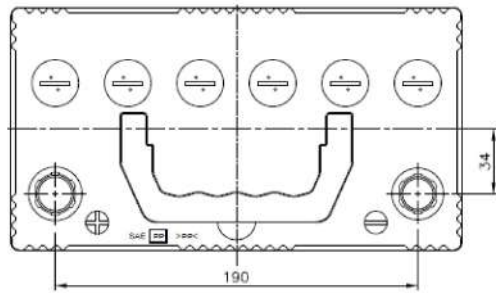

Central Article Code: B24033C24-A
 Local Code: TB455

Created: 17/06/2014
 Modified: 01/06/2020

Final Outlook B2424-A
 Approval date 15/03/2019

PERFORMANCES

Voltage (V):	12 V	
C20 (Ah):	45.0	20 h
Cranking (A):	330	EN
Charge:	WET	
Technology:	Vented/Flooded	
Grid:	Ca/Ca	
Vibration:	V1 (30Hz+/-2Hz/3g/2h)	
Endurance:	E1 (180 cycles@25%)	

STD. DIMENSIONS

Length (mm ± 2):	237
Width (mm ± 2):	127
Height (mm ± 2):	227
Total Weight (kg ± 5%):	11.40

All figures show nominal values. Tolerances are according to EN50342 and applicable European Regulations.

CONTAINER

Type:	B24	BLACK
Hold Down:	B0	
H.D. Adapter:	No	

COVER

Type:	Flat/Screw Integrate	BLACK
Polarity:	ETN 1	
Terminals:	EN taper post	
Terminal Adapter:	No	
SOCI:	No	
Ventilation:	Independent	
Filter:	No	
Lateral Plug:	No	

PLUGS

Type:	6 x M18	BLACK
-------	---------	-------

HANDLES

Type:	1 x Integrated	BLACK
-------	----------------	-------

OTHERS

Degassing Tube:	No
-----------------	----