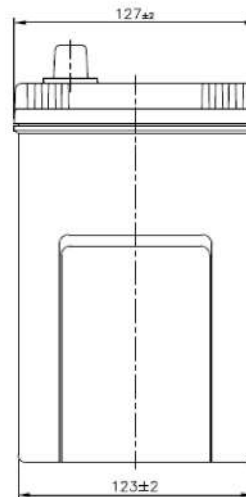

Central Article Code: B24033C24-A
 Local Code: TB455

Created: 17/06/2014
 Modified: 01/06/2020

Final Outlook B2424-A
 Approval date 15/03/2019

PERFORMANCES

Voltage (V):	12 V	
C20 (Ah):	45.0	20 h
Cranking (A):	330	EN
Charge:	WET	
Technology:	Vented/Flooded	
Grid:	Ca/Ca	
Vibration:	V1 (30Hz+/-2Hz/3g/2h)	
Endurance:	E1 (180 cycles@25%)	

STD. DIMENSIONS

Length (mm ± 2):	237
Width (mm ± 2):	127
Height (mm ± 2):	227
Total Weight (kg ± 5%):	11.40

All figures show nominal values. Tolerances are according to EN50342 and applicable European Regulations.