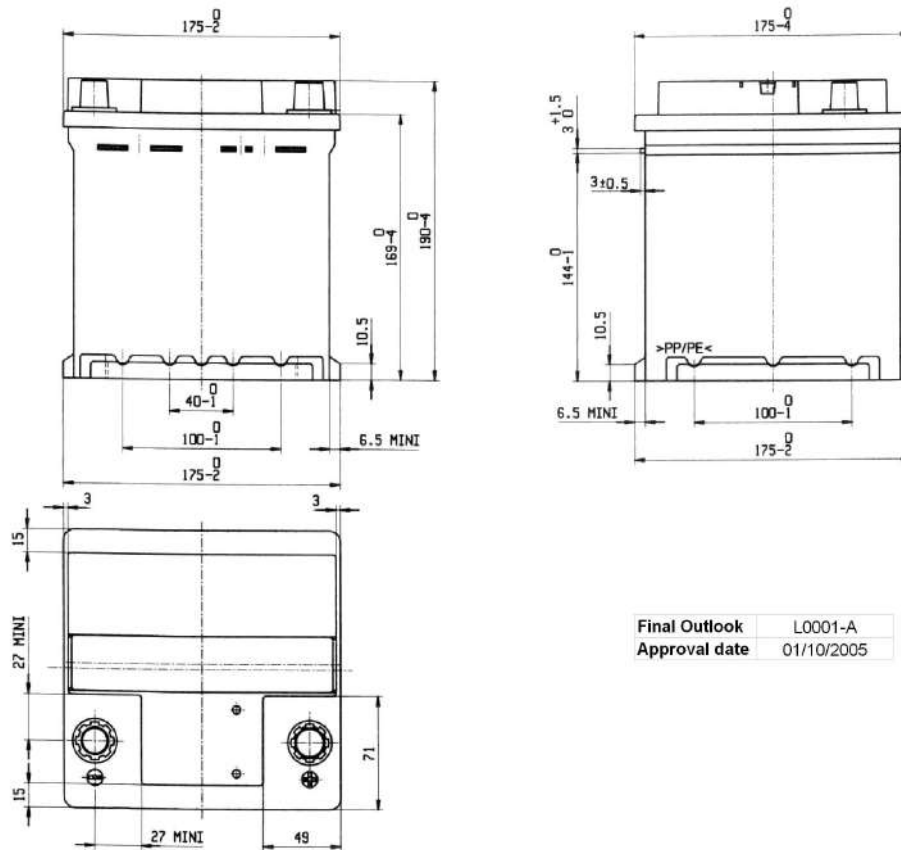

Central Article Code: L00041C01-A
 Local Code: TB440

Created: 17/06/2014
 Modified: 31/07/2020

PERFORMANCES

Voltage (V):	12 V	
C20 (Ah):	44.0	20 h
Cranking (A):	400	EN
Charge:	WET	
Technology:	Vented/Flooded	
Grid:	Ca/Ca	
Vibration:	Manufactured Specific	
Endurance:	E1 (180 cycles@25%)	

STD. DIMENSIONS

Length (mm ± 2):	175
Width (mm ± 2):	175
Height (mm ± 2):	190
Total Weight (kg ± 5%):	10.70

All figures show nominal values. Tolerances are according to EN50342 and applicable European Regulations.

CONTAINER

Type:	L00	BLACK
Hold Down:	B13	
H.D. Adapter:	No	

COVER

Type:	EuroStd	BLACK
Polarity:	ETN 0	
Terminals:	EN taper post	
Terminal Adapter:	No	
SOCI:	No	
Ventilation:	Independent	
Filter:	No	
Lateral Plug:	No	