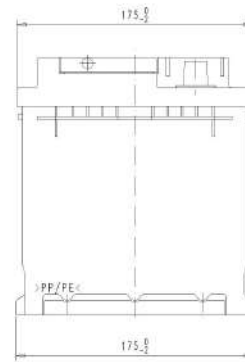

Central Article Code: L06080C05-F
 Local Code: TB1100

Created: 18/04/2018
 Modified: 31/07/2020

Final Outlook L0605-F
 Approval date 15/06/2018

PERFORMANCES

Voltage (V):	12 V	
C20 (Ah):	110.0	20 h
Cranking (A):	800	EN2 CCA
Charge:	WET	
Technology:	Vented/Flooded	
Grid:	Ca/Ca	
Vibration:	Manufactured Specific	
Endurance:	FIAT Requirement	

CONTAINER

Type:	L06	BLACK
Hold Down:	B13	
H.D. Adapter:	No	

COVER

Type:	Double with Integrat	BLACK
Polarity:	ETN 0	
Terminals:	EN taper post	
Terminal Adapter:	No	
SOCI:	No	
Ventilation:	Central	
Filter:	2 Filters	
Lateral Plug:	Standard	Left side BLACK shape

STD. DIMENSIONS

Length (mm ± 2):	392
Width (mm ± 2):	175
Height (mm ± 2):	190
Total Weight (kg ± 5%):	26.30

PLUGS

Type:	1 x Vent Sealed (STE)	BLACK
-------	-----------------------	-------

HANDLES

Type:	2 x Integrated	BLACK
-------	----------------	-------