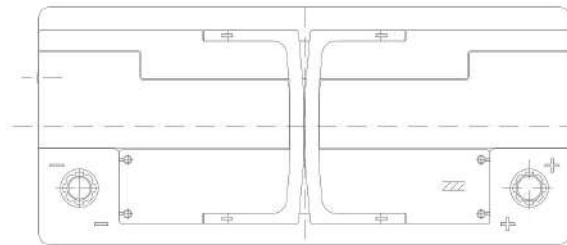

Central Article Code: L06080C05-F
 Local Code: TB1100

Created: 18/04/2018
 Modified: 31/07/2020

Final Outlook L0605-F
 Approval date 15/06/2018

PERFORMANCES

Voltage (V):	12 V	
C20 (Ah):	110.0	20 h
Cranking (A):	800	EN2 CCA
Charge:	WET	
Technology:	Vented/Flooded	
Grid:	Ca/Ca	
Vibration:	Manufactured Specific	
Endurance:	FIAT Requirement	

CONTAINER

Type:	L06	BLACK
Hold Down:	B13	
H.D. Adapter:	No	

COVER

Type:	Double with Integrat	BLACK
Polarity:	ETN 0	
Terminals:	EN taper post	
Terminal Adapter:	No	
SOCI:	No	
Ventilation:	Central	
Filter:	2 Filters	
Lateral Plug:	Standard	Left side BLACK shape

STD. DIMENSIONS

Length (mm ± 2):	392
Width (mm ± 2):	175
Height (mm ± 2):	190
Total Weight (kg ± 5%):	26.30

PLUGS

Type:	1 x Vent Sealed (STE)	BLACK
-------	-----------------------	-------

HANDLES

Type:	2 x Integrated	BLACK
-------	----------------	-------