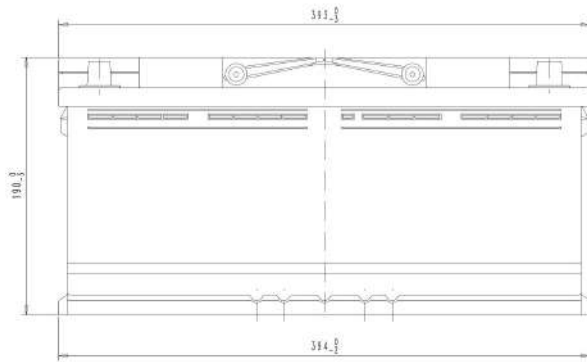

Central Article Code: L06080C05-F
 Local Code: TB1100

Created: 18/04/2018
 Modified: 31/07/2020

Final Outlook L0605-F
 Approval date 15/06/2018

PERFORMANCES

Voltage (V):	12 V	
C20 (Ah):	110.0	20 h
Cranking (A):	800	EN2 CCA
Charge:	WET	
Technology:	Vented/Flooded	
Grid:	Ca/Ca	
Vibration:	Manufactured Specific	
Endurance:	FIAT Requirement	

CONTAINER

Type:	L06	BLACK
Hold Down:	B13	
H.D. Adapter:	No	

COVER

Type:	Double with Integrat	BLACK
Polarity:	ETN 0	
Terminals:	EN taper post	
Terminal Adapter:	No	
SOCI:	No	
Ventilation:	Central	
Filter:	2 Filters	
Lateral Plug:	Standard	Left side BLACK shape

STD. DIMENSIONS

Length (mm ± 2):	392
Width (mm ± 2):	175
Height (mm ± 2):	190
Total Weight (kg ± 5%):	26.30

PLUGS

Type:	1 x Vent Sealed (STE)	BLACK
-------	-----------------------	-------

HANDLES

Type:	2 x Integrated	BLACK
-------	----------------	-------