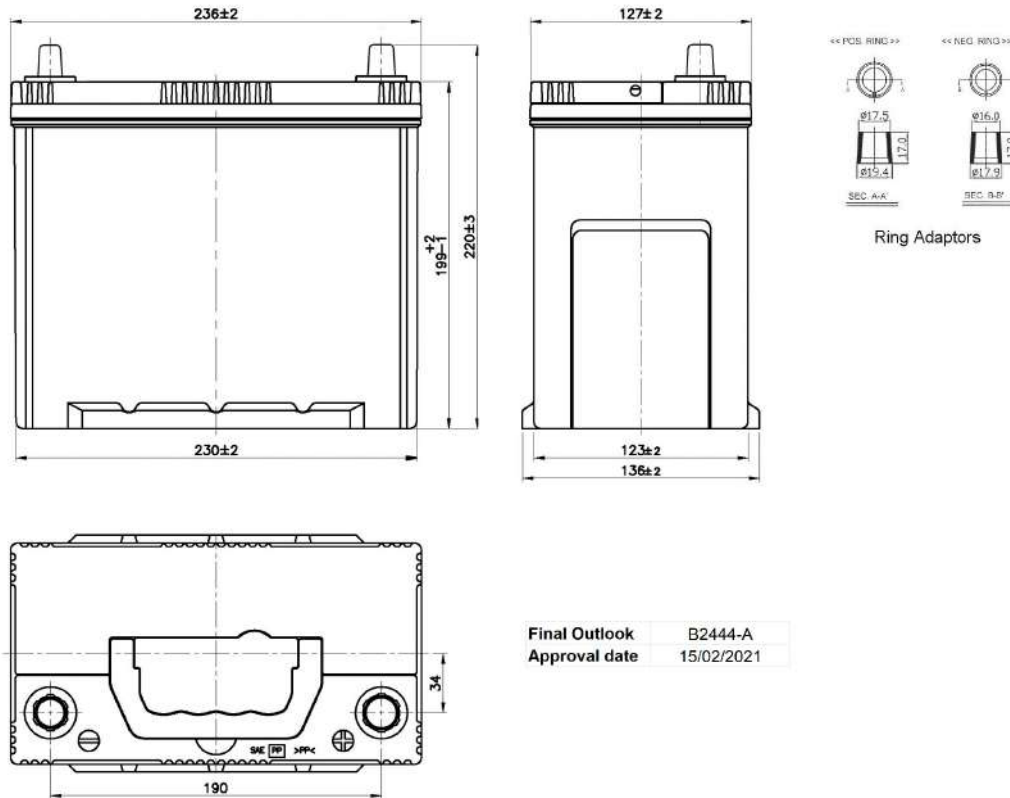

Central Article Code: B24039C44-A  
 Local Code: TA456

Created: 24/02/2020  
 Modified: 18/12/2020

PERFORMANCES		CONTAINER	
Voltage (V):	12 V	Type:	B24 BLACK
C20 (Ah):	45.0 20 h	Hold Down:	B1
Cranking (A):	390 EN	H.D. Adapter:	No
Charge:	WET	COVER	
Technology:	Vented/Flooded	Type:	Double with Integrat BLACK
Grid:	Ca/Ca	Polarity:	ETN 0
Vibration:	V1 (30Hz+/-2Hz/3g/2h)	Terminals:	JIS taper post
Endurance:	E1 (180 cycles@25%)	Terminal Adapter:	From JIS to EN (Ring adapter)
		SOCI:	No
		Ventilation:	Central
		Filter:	2 Filters
		Lateral Plug:	No
STD. DIMENSIONS		PLUGS	
Length (mm ± 2):	237	Type:	1 x Vent Sealed (JIS) BLACK
Width (mm ± 2):	127	HANDLES	
Height (mm ± 2):	227	Type:	1 x Integrated BLACK
Total Weight (kg ± 5%):	12.50	OTHERS	
		Degassing Tube:	No

All figures show nominal values. Tolerances are according to EN50342 and applicable European Regulations.