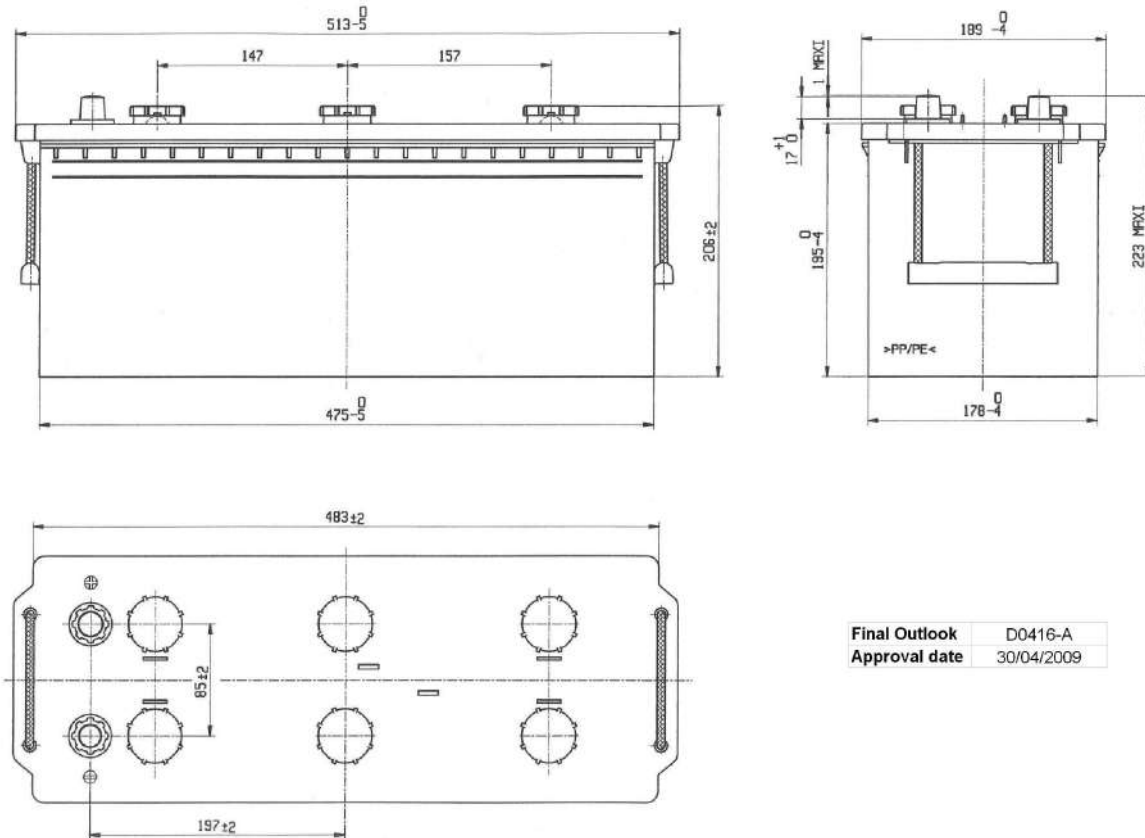

Central Article Code: D04070R16-A

Created: 31/03/2009

Local Code: ET950

Modified: 05/09/2018

Final Outlook	D0416-A
Approval date	30/04/2009

PERFORMANCES

Voltage (V):	12 V	
C20 (Ah):	135.0	20 h
Cranking (A):	700	EN
Charge:	WET	
Technology:	Semi-Traction	
Grid:	4% Sb	
Vibration:	V3 (30Hz+/-2Hz/6g/20h)	
Endurance:	300 cycles@75%	

CONTAINER

Type:	D04	WHITE
Hold Down:	B0	
H.D. Adapter:	No	

COVER

Type:	Flat/Screw	WHITE
Polarity:	ETN 3	
Terminals:	EN taper post	
Terminal Adapter:	No	
SOCI:	No	
Ventilation:	Independent	
Filter:	No	
Lateral Plug:	No	

STD. DIMENSIONS

Length (mm ± 2):	513
Width (mm ± 2):	189
Height (mm ± 2):	223
Total Weight (kg ± 5%):	39.50

PLUGS

Type:	6 x M27(STS)	RED
-------	--------------	-----

HANDLES

Type:	2 x Rope (Rigid holder)	BLACK
-------	-------------------------	-------