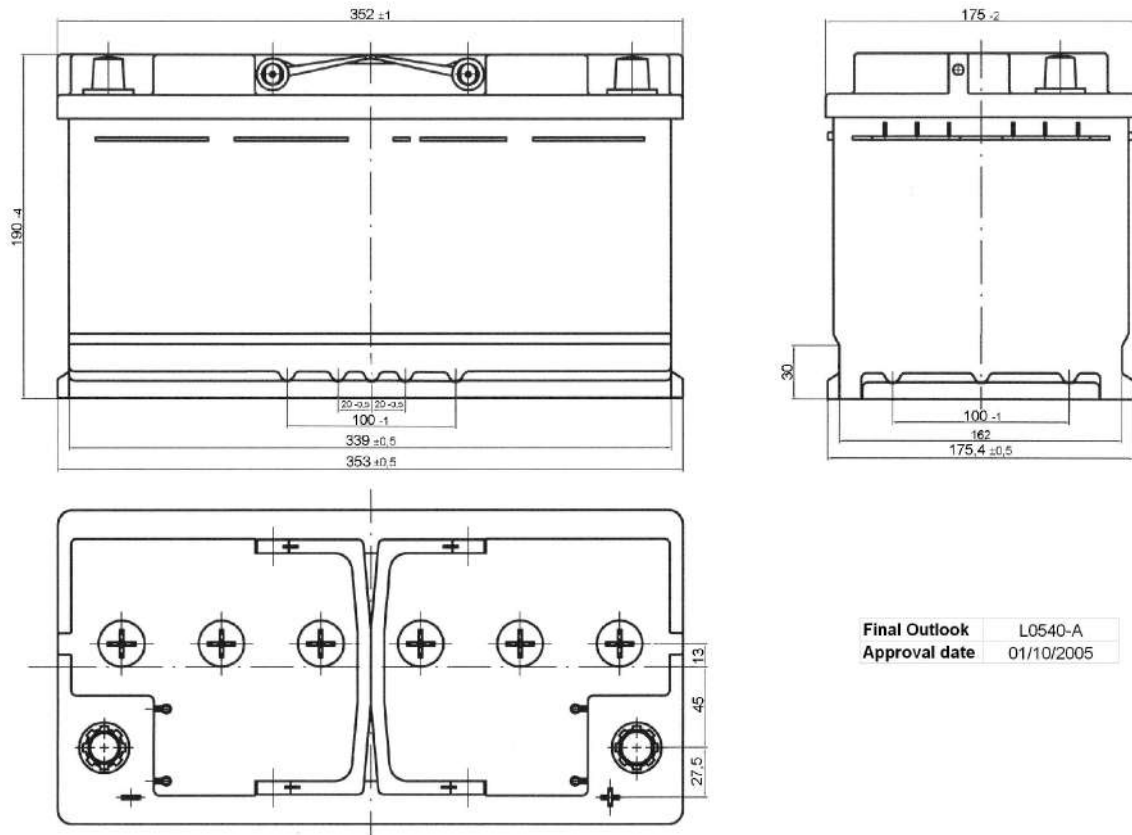

Central Article Code: L05080R40-A
Local Code: ET650

Created: 08/09/2005
Modified: 05/09/2018

PERFORMANCES

Voltage (V):	12 V	
C20 (Ah):	100.0	20 h
Cranking (A):	800	EN
Charge:	WET	
Technology:	Semi-Traction	
Grid:	4% Sb	
Vibration:	V3 (30Hz+/-2Hz/6g/20h)	
Endurance:	300 cycles@75%	

STD. DIMENSIONS

Length (mm ± 2):	353
Width (mm ± 2):	175
Height (mm ± 2):	190
Total Weight (kg ± 5%):	26.50

All figures show nominal values. Tolerances are according to EN50342 and applicable European Regulations.

CONTAINER

Type:	L05	WHITE
Hold Down:	B13	
H.D. Adapter:	No	

COVER

Type:	Kamina with handle	WHITE
Polarity:	ETN 0	
Terminals:	EN taper post	
Terminal Adapter:	No	
SOCI:	No	
Ventilation:	Central	
Filter:	No	
Lateral Plug:	No	

PLUGS

Type:	6 x M18K	WHITE

HANDLES

Type:	2 x Integrated	BLACK

OTHERS

Degassing Tube:	No