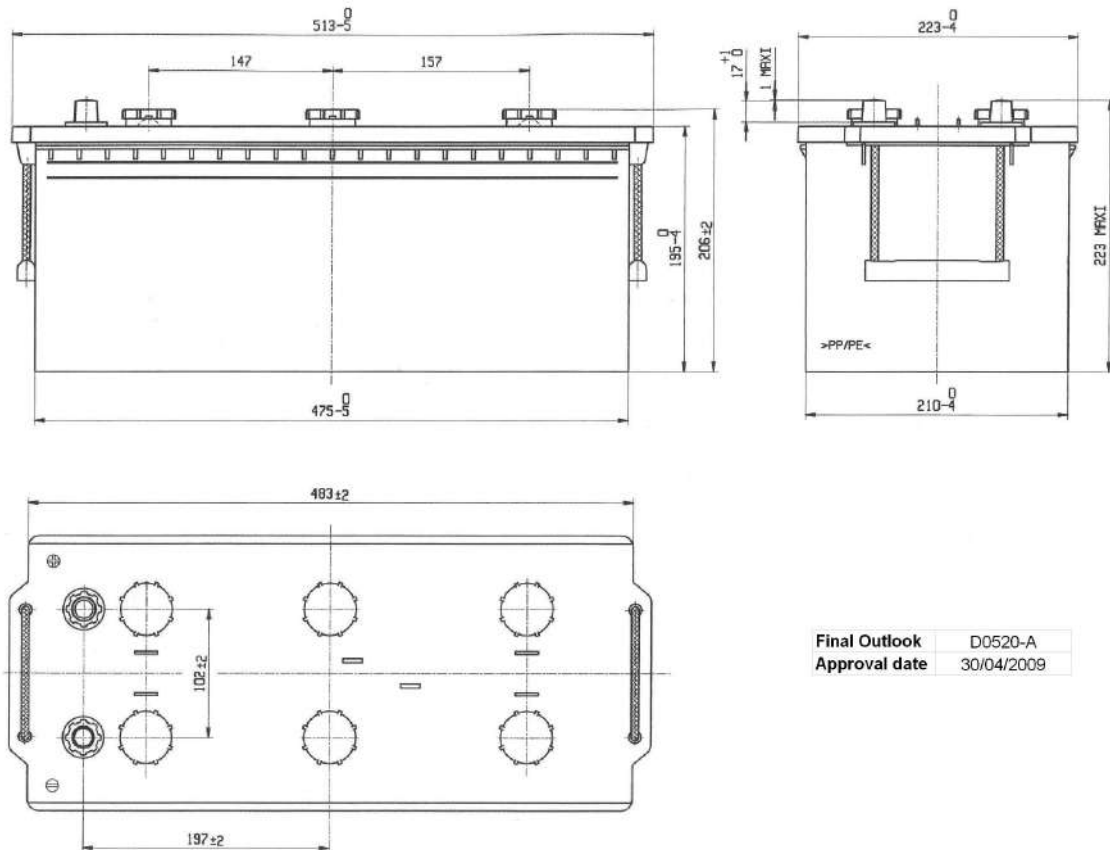

Central Article Code: D05090R20-A
 Local Code: ET1300

Created: 31/03/2009
 Modified: 05/09/2018

Final Outlook D0520-A
 Approval date 30/04/2009

PERFORMANCES		CONTAINER	
Voltage (V):	12 V	Type:	D05 WHITE
C20 (Ah):	180.0 20 h	Hold Down:	B0
Cranking (A):	900 EN	H.D. Adapter:	No
Charge:	WET	COVER	
Technology:	Semi-Traction	Type:	Flat/Screw WHITE
Grid:	4% Sb	Polarity:	ETN 3
Vibration:	V3 (30Hz+/-2Hz/6g/20h)	Terminals:	EN taper post
Endurance:	300 cycles@75%	Terminal Adapter:	No
		SOCI:	No
		Ventilation:	Independent
		Filter:	No
		Lateral Plug:	No
STD. DIMENSIONS		PLUGS	
Length (mm ± 2):	513	Type:	6 x M27(STS) RED
Width (mm ± 2):	223	HANDLES	
Height (mm ± 2):	223	Type:	2 x Rope (Rigid holder) BLACK
Total Weight (kg ± 5%):	49.70	OTHERS	
		Degassing Tube:	No

All figures show nominal values. Tolerances are according to EN50342 and applicable European Regulations.