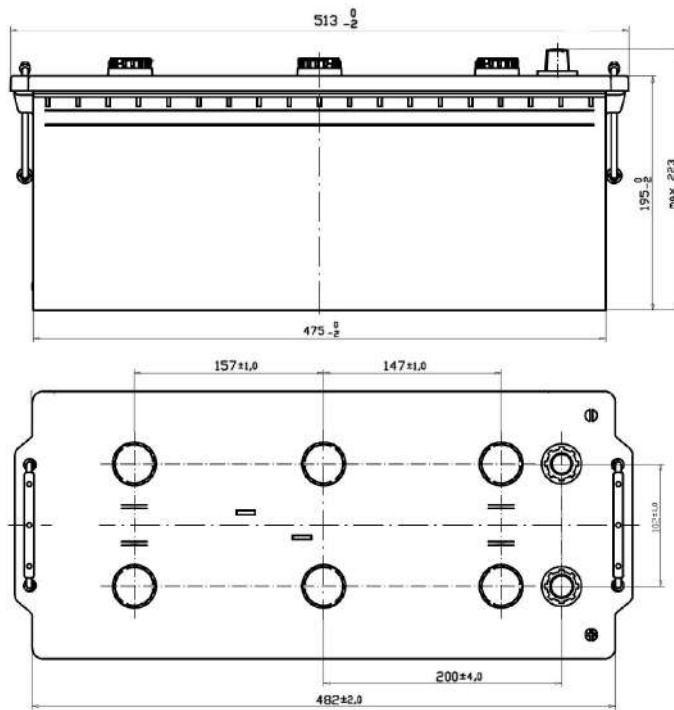

Central Article Code: D05104W37-B  
 Local Code: ER850

Created: 29/05/2018  
 Modified: 31/07/2020

Final Outlook D0537-B  
 Approval date 01/06/2018

PERFORMANCES		CONTAINER	
Voltage (V):	12 V	Type:	D05 BLACK
C20 (Ah):	170.0 20 h	Hold Down:	B0
Cranking (A):	1000 EN	H.D. Adapter:	No
Charge:	WET	COVER	
Technology:	Vented/Flooded	Type:	Flat/Screw BLACK
Grid:	Hybrid	Polarity:	ETN 3
Vibration:	Manufactured Specific	Terminals:	EN taper post
Endurance:	Daimler Requirement	Terminal Adapter:	No
		SOCI:	No
		Ventilation:	Independent
		Filter:	No
		Lateral Plug:	No
STD. DIMENSIONS		PLUGS	
Length (mm ± 2):	513	Type:	6 x M27 (STS Small cover) BLACK
Width (mm ± 2):	223	HANDLES	
Height (mm ± 2):	223	Type:	2 x Rope (Rigid holder) BLACK
Total Weight (kg ± 5%):	46.10	OTHERS	
		Degassing Tube:	No

All figures show nominal values. Tolerances are according to EN50342 and applicable European Regulations.