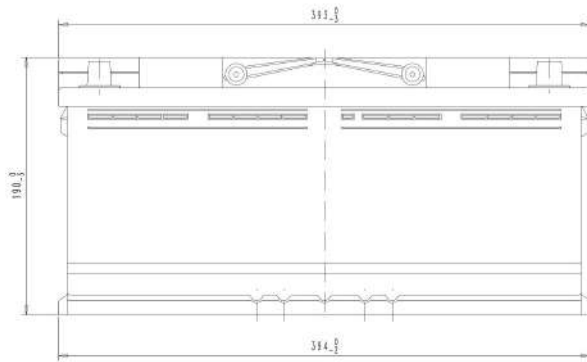

Central Article Code: L06095C05-F
Local Code: EL1050

Created: 18/04/2018
Modified: 31/07/2020

Final Outlook L0605-F
Approval date 15/06/2018

PERFORMANCES

Voltage (V):	12 V	
C20 (Ah):	105.0	20 h
Cranking (A):	950	EN2 CCA
Charge:	WET	
Technology:	Vented/Flooded	
Grid:	Ca/Ca	
Vibration:	Manufactured Specific	
Endurance:	FIAT Requirement (MHF)	

CONTAINER

Type:	L06	BLACK
Hold Down:	B13	
H.D. Adapter:	No	

COVER

Type:	Double with Integrat	BLACK
Polarity:	ETN 0	
Terminals:	EN taper post	
Terminal Adapter:	No	
SOCI:	No	
Ventilation:	Central	
Filter:	2 Filters	
Lateral Plug:	Standard	Left side BLACK shape

STD. DIMENSIONS

Length (mm ± 2):	392
Width (mm ± 2):	175
Height (mm ± 2):	190
Total Weight (kg ± 5%):	27.20

PLUGS

Type:	1 x Vent Sealed (STE)	BLACK

HANDLES

Type:	2 x Integrated	BLACK

OTHERS

Degassing Tube:	No

All figures show nominal values. Tolerances are according to EN50342 and applicable European Regulations.