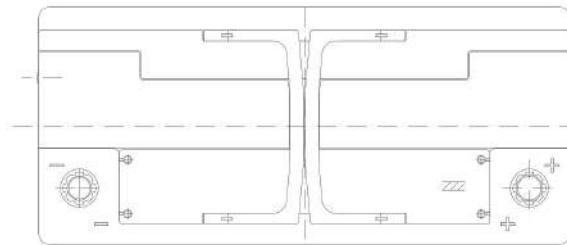

Central Article Code: L06095C05-F
Local Code: EL1050

Created: 18/04/2018
Modified: 31/07/2020

Final Outlook L0605-F
Approval date 15/06/2018

PERFORMANCES

Voltage (V):	12 V	
C20 (Ah):	105.0	20 h
Cranking (A):	950	EN2 CCA
Charge:	WET	
Technology:	Vented/Flooded	
Grid:	Ca/Ca	
Vibration:	Manufactured Specific	
Endurance:	FIAT Requirement (MHF)	

CONTAINER

Type:	L06	BLACK
Hold Down:	B13	
H.D. Adapter:	No	

COVER

Type:	Double with Integrat	BLACK
Polarity:	ETN 0	
Terminals:	EN taper post	
Terminal Adapter:	No	
SOCI:	No	
Ventilation:	Central	
Filter:	2 Filters	
Lateral Plug:	Standard	Left side BLACK shape

STD. DIMENSIONS

Length (mm ± 2):	392
Width (mm ± 2):	175
Height (mm ± 2):	190
Total Weight (kg ± 5%):	27.20

PLUGS

Type:	1 x Vent Sealed (STE)	BLACK

HANDLES

Type:	2 x Integrated	BLACK

OTHERS

Degassing Tube:	No

All figures show nominal values. Tolerances are according to EN50342 and applicable European Regulations.