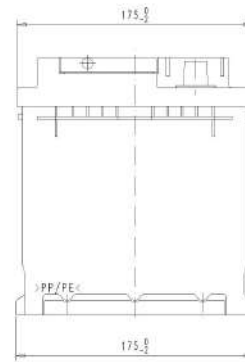

Central Article Code: L06095C05-F
Local Code: EL1050

Created: 18/04/2018
Modified: 31/07/2020

Final Outlook L0605-F
Approval date 15/06/2018

PERFORMANCES

Voltage (V):	12 V	
C20 (Ah):	105.0	20 h
Cranking (A):	950	EN2 CCA
Charge:	WET	
Technology:	Vented/Flooded	
Grid:	Ca/Ca	
Vibration:	Manufactured Specific	
Endurance:	FIAT Requirement (MHF)	

CONTAINER

Type:	L06	BLACK
Hold Down:	B13	
H.D. Adapter:	No	

COVER

Type:	Double with Integrat	BLACK
Polarity:	ETN 0	
Terminals:	EN taper post	
Terminal Adapter:	No	
SOCI:	No	
Ventilation:	Central	
Filter:	2 Filters	
Lateral Plug:	Standard	Left side BLACK shape

STD. DIMENSIONS

Length (mm ± 2):	392
Width (mm ± 2):	175
Height (mm ± 2):	190
Total Weight (kg ± 5%):	27.20

PLUGS

Type:	1 x Vent Sealed (STE)	BLACK

HANDLES

Type:	2 x Integrated	BLACK

OTHERS

Degassing Tube:	No

All figures show nominal values. Tolerances are according to EN50342 and applicable European Regulations.