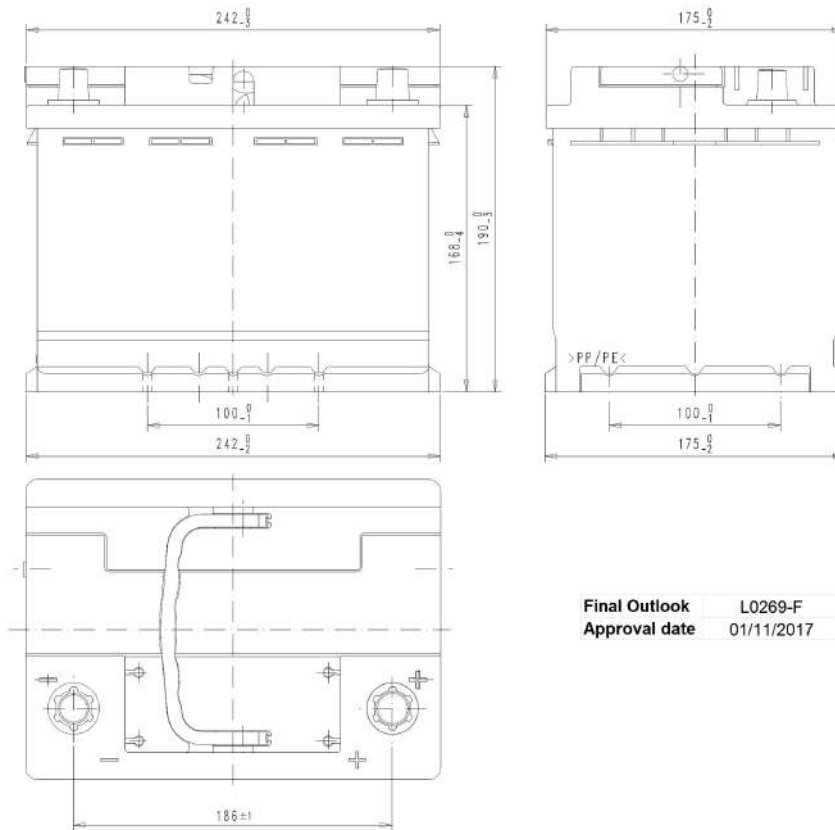

Central Article Code: L02069A69-F
Local Code: EK600

Created: 09/11/2017
Modified: 31/07/2020

PERFORMANCES

Voltage (V):	12 V	
C20 (Ah):	60.0	20 h
Cranking (A):	680	EN
Charge:	CHARGED	
Technology:	AGM	
Grid:	Ca/Ca	

STD. DIMENSIONS

Length (mm ± 2):	242
Width (mm ± 2):	175
Height (mm ± 2):	190
Total Weight (kg ± 5%):	17.80

All figures show nominal values. Tolerances are according to EN50342 and applicable European Regulations.

CONTAINER

Type:	L02	BLACK
Hold Down:	B13	
H.D. Adapter:	No	

COVER

Type:	Double with Integrat	BLACK
Polarity:	ETN 0	
Terminals:	EN taper post	
Terminal Adapter:	No	
SOCI:	No	
Ventilation:	Central	
Filter:	2 Filters	
Lateral Plug:	Standard	Left side BLACK shape

PLUGS

Type:	1 x Vent Sealed (Valve)	BLACK

HANDLES

Type:	1 x Integrated	BLACK

OTHERS

Degassing Tube:	No