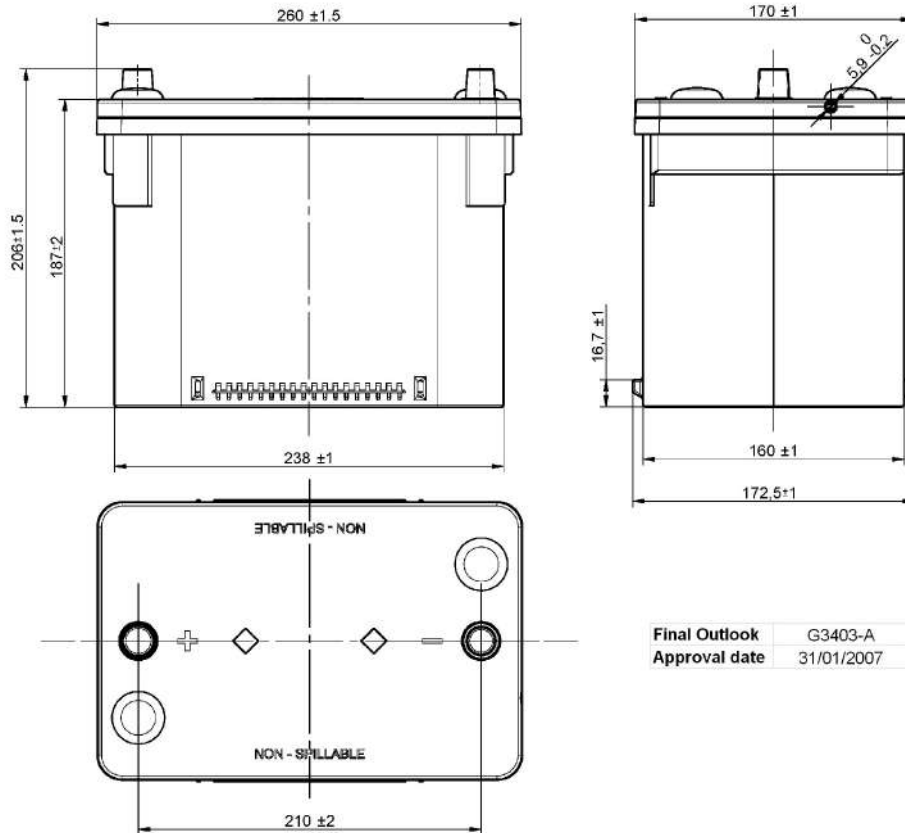

Central Article Code: G34081M03-A
Local Code: EK508

Created: 06/09/2005
Modified: 03/05/2018

PERFORMANCES

Voltage (V):	12 V	
C20 (Ah):	50.0	20 h
Cranking (A):	800	EN
Charge:	CHARGED	
Technology:	Orbital	
Grid:	Pb-Sn	
Vibration:	Manufactured Specific	
Endurance:	Manufactured Specific	

STD. DIMENSIONS

Length (mm ± 2):	260
Width (mm ± 2):	173
Height (mm ± 2):	206
Total Weight (kg ± 5%):	17.50

All figures show nominal values. Tolerances are according to EN50342 and applicable European Regulations.

CONTAINER

Type:	G34	BLACK
Hold Down:	B7	
H.D. Adapter:	No	

COVER

Type:	Double without Hand	BLACK
Polarity:	ETN 9	
Terminals:	EN taper post	
Terminal Adapter:	No	
SOCI:	No	
Ventilation:	Central	
Filter:	1 Filter	
Lateral Plug:	No	

PLUGS

Type:	6 x Valve+Cover	BLACK

HANDLES

Type:	None

OTHERS

Degassing Tube:	No