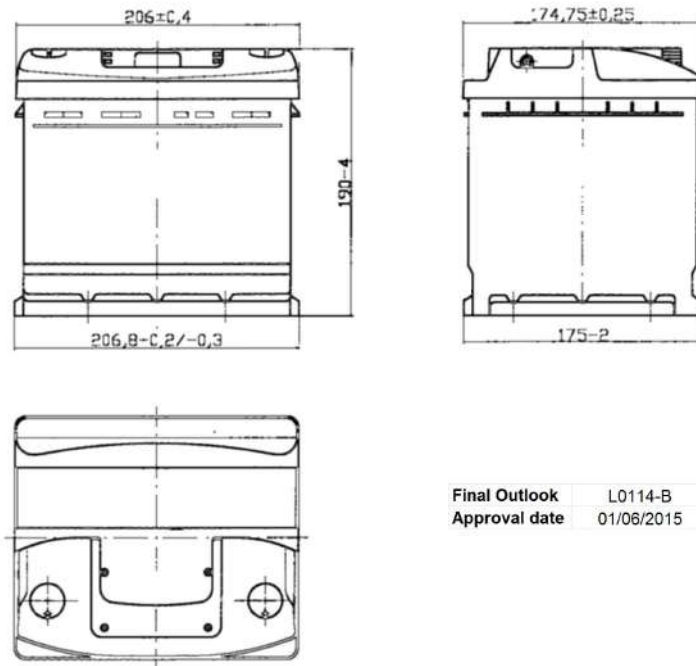

Central Article Code: L01036C14-B
Local Code: EC440

Created: 22/09/2005
Modified: 31/07/2020

PERFORMANCES

Voltage (V):	12 V	
C20 (Ah):	44.0	20 h
Cranking (A):	360	EN
Charge:	WET	
Technology:	Vented/Flooded	
Grid:	Ca/Ca	
Vibration:	V1 (30Hz+/-2Hz/3g/2h)	
Endurance:	E1 (180 cycles@25%)	

STD. DIMENSIONS

Length (mm ± 2):	207
Width (mm ± 2):	175
Height (mm ± 2):	190
Total Weight (kg ± 5%):	11.20

All figures show nominal values. Tolerances are according to EN50342 and applicable European Regulations.

CONTAINER

Type:	L01	BLACK
Hold Down:	B13	
H.D. Adapter:	No	

COVER

Type:	NPR	BLACK
Polarity:	ETN 0	
Terminals:	EN taper post	
Terminal Adapter:	No	
SOCI:	No	
Ventilation:	Central	
Filter:	2 Filters	
Lateral Plug:	Standard shape	Right side BLACK

PLUGS

Type:	1 x NPR (Manifold)	BLACK

HANDLES

Type:	1 x NPR (Thin)	BLACK

OTHERS

Degassing Tube:	No