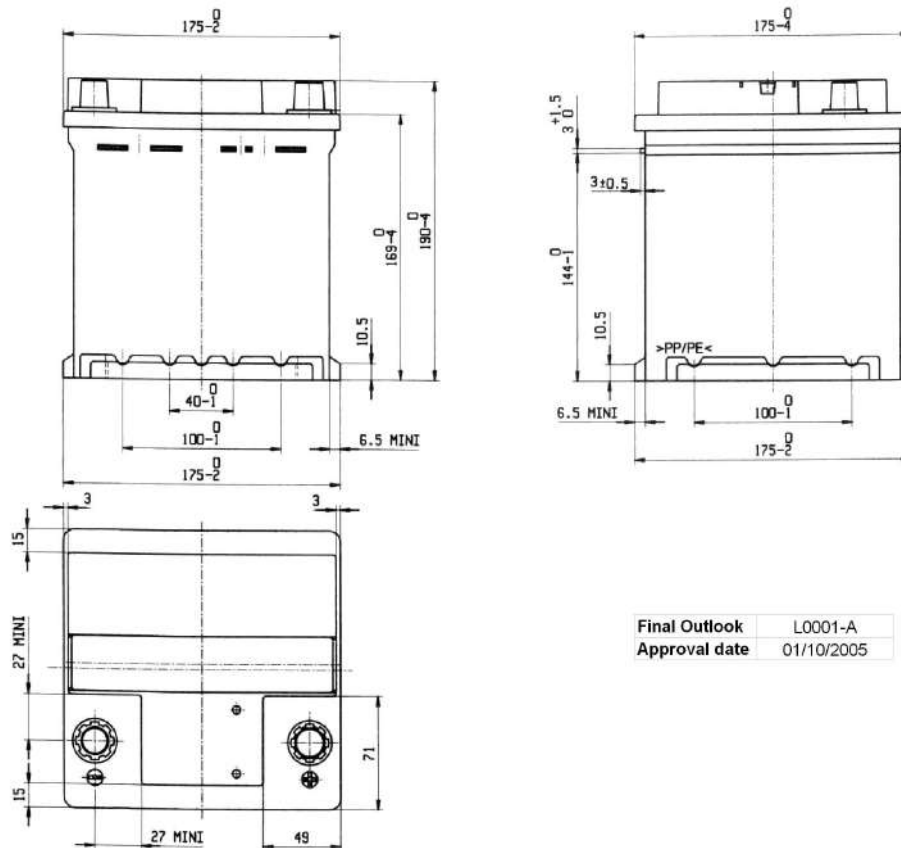

Central Article Code: L00032C01-A

Created: 07/09/2005

Local Code: EC400

Modified: 31/07/2020

PERFORMANCES

Voltage (V):	12 V
C20 (Ah):	40.0 20 h
Cranking (A):	320 EN
Charge:	WET
Technology:	Vented/Flooded
Grid:	Ca/Ca
Vibration:	Manufactured Specific
Endurance:	FIAT Requirement

STD. DIMENSIONS

Length (mm ± 2):	175
Width (mm ± 2):	175
Height (mm ± 2):	190
Total Weight (kg ± 5%):	10.40

All figures show nominal values. Tolerances are according to EN50342 and applicable European Regulations.

CONTAINER

Type:	L00	BLACK
Hold Down:	B13	
H.D. Adapter:	No	

COVER

Type:	EuroStd	BLACK
Polarity:	ETN 0	
Terminals:	EN taper post	
Terminal Adapter:	No	
SOCI:	No	
Ventilation:	Independent	
Filter:	No	
Lateral Plug:	No	