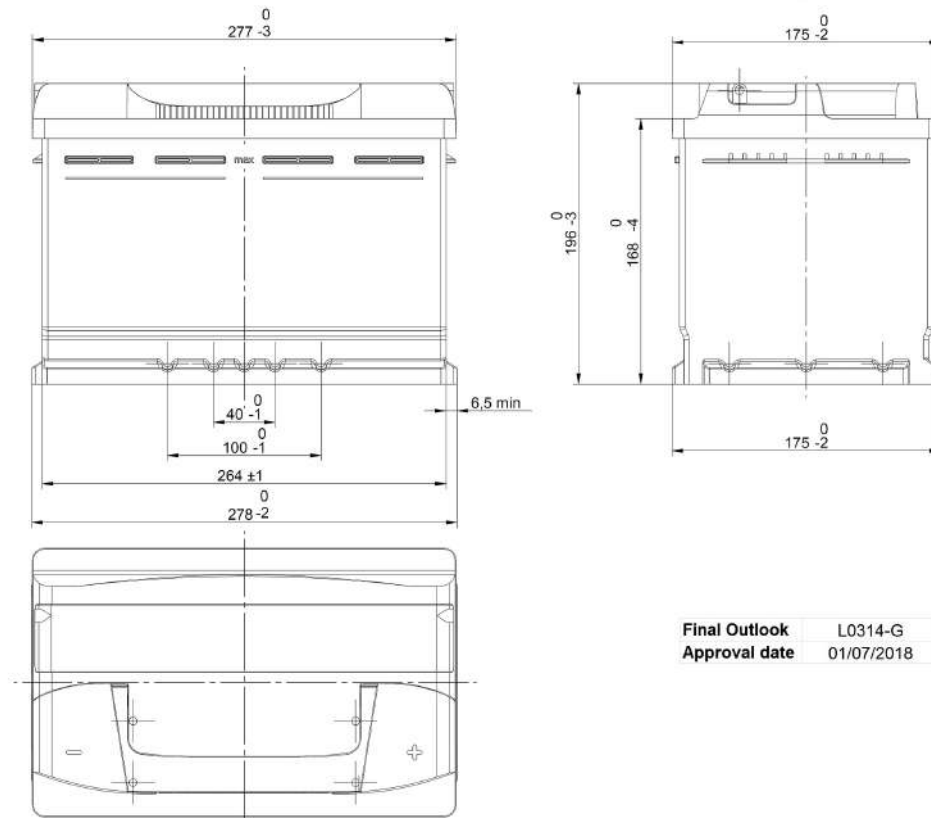

Central Article Code: L03068C14-G

Created: 10/05/2018

Local Code: EB740

Modified: 31/07/2020

PERFORMANCES

Voltage (V):	12 V	
C20 (Ah):	74.0	20 h
Cranking (A):	680	EN
Charge:	WET	
Technology:	Vented/Flooded	
Grid:	Ca/Ca	

STD. DIMENSIONS

Length (mm ± 2):	278
Width (mm ± 2):	175
Height (mm ± 2):	190
Total Weight (kg ± 5%):	16.60

All figures show nominal values. Tolerances are according to EN50342 and applicable European Regulations.

CONTAINER

Type:	L03	BLACK
Hold Down:	B13	
H.D. Adapter:	No	

COVER

Type:	NPR	BLACK
Polarity:	ETN 0	
Terminals:	EN taper post	
Terminal Adapter:	No	
SOCI:	No	
Ventilation:	Central	
Filter:	2 Filters	
Lateral Plug:	Standard shape	Right side BLACK