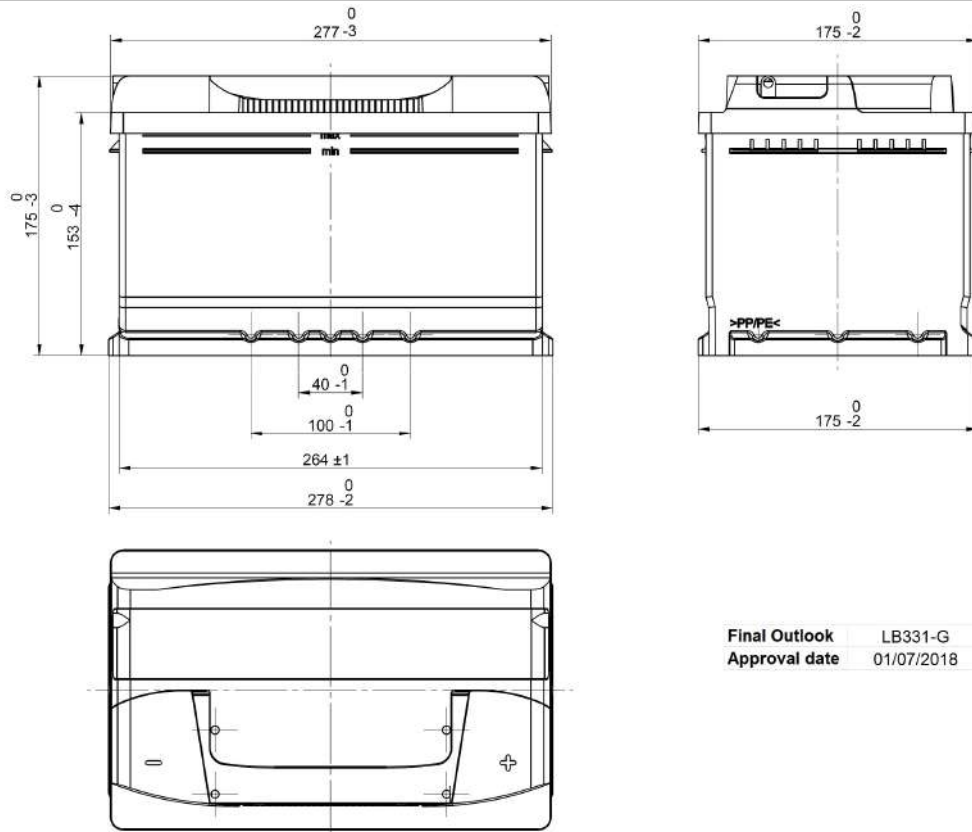

Central Article Code: LB3067C31-G  
 Local Code: EB712

Created: 10/05/2018  
 Modified: 31/07/2020

Final Outlook LB331-G  
 Approval date 01/07/2018

PERFORMANCES		CONTAINER	
Voltage (V):	12 V	Type:	LB3 BLACK
C20 (Ah):	71.0 20 h	Hold Down:	B13
Cranking (A):	670 EN	H.D. Adapter:	No
Charge:	WET	COVER	
Technology:	Vented/Flooded	Type:	NPR BLACK
Grid:	Ca/Ca	Polarity:	ETN 0
Vibration:	V1 (30Hz+/-2Hz/3g/2h)	Terminals:	EN taper post
Endurance:	E1 (180 cycles@25%)	Terminal Adapter:	No
		SOCI:	No
		Ventilation:	Central
		Filter:	2 Filters
		Lateral Plug:	Standard Right side BLACK shape
STD. DIMENSIONS		PLUGS	
Length (mm ± 2):	278	Type:	1 x NPR (Manifold) BLACK
Width (mm ± 2):	175	HANDLES	
Height (mm ± 2):	175	Type:	1 x NPR (Standard) BLACK
Total Weight (kg ± 5%):	15.30	OTHERS	
		Degassing Tube:	No

All figures show nominal values. Tolerances are according to EN50342 and applicable European Regulations.