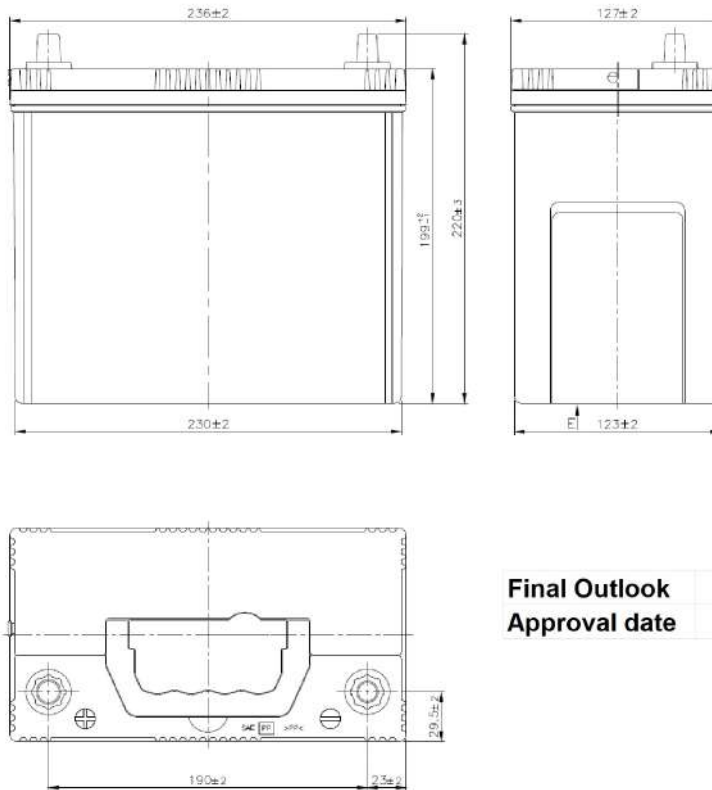

Central Article Code: B24033C48-C
 Local Code: EB457

Created: 09/02/2022
 Modified: 14/02/2022

Final Outlook	B2448-C
Approval date	01/02/2022

PERFORMANCES

Voltage (V):	12 V
C20 (Ah):	45.0 20 h
Cranking (A):	330 EN
Charge:	WET
Technology:	Vented/Flooded
Grid:	Ca/Ca
Vibration:	V1 (30Hz+/-2Hz/3g/2h)
Endurance:	E1 (180 cycles@25%)

STD. DIMENSIONS

Length (mm ± 2):	237
Width (mm ± 2):	127
Height (mm ± 2):	227
Total Weight (kg ± 5%):	11.40

All figures show nominal values. Tolerances are according to EN50342 and applicable European Regulations.

CONTAINER

Type:	B24	BLACK
Hold Down:	B0	
H.D. Adapter:	No	

COVER

Type:	Double with Integrat	BLACK
Polarity:	ETN 1	
Terminals:	JIS taper post	
Terminal Adapter:	No	
SOCI:	No	
Ventilation:	Central	
Filter:	2 Filters	
Lateral Plug:	Standard	Left side RED shape