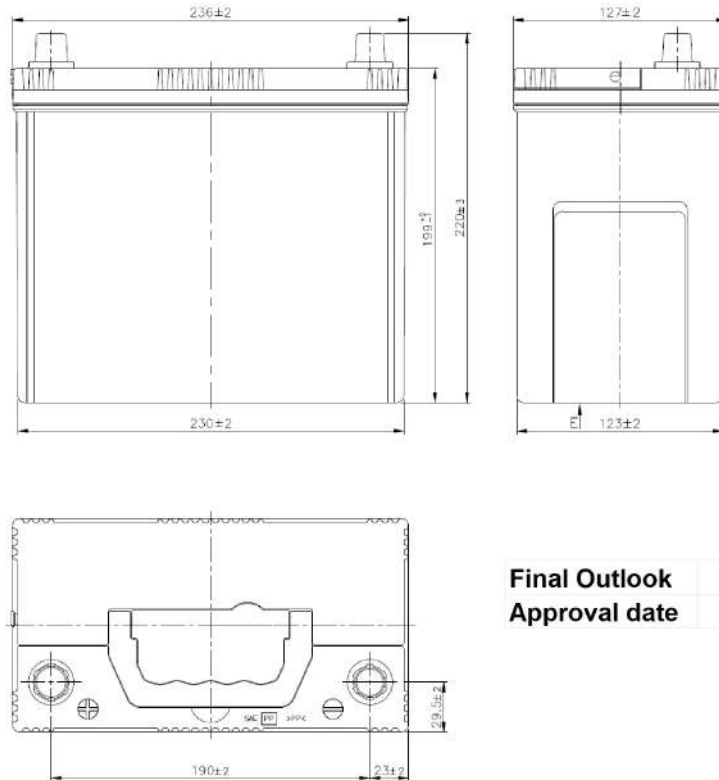

Central Article Code: B24033C46-B
 Local Code: EB455

Created: 09/02/2022
 Modified: 14/02/2022

Final Outlook	B2446-B
Approval date	01/02/2022

PERFORMANCES		CONTAINER			
Voltage (V):	12 V	Type:	B24	BLACK	
C20 (Ah):	45.0 20 h	Hold Down:	B0		
Cranking (A):	330 EN	H.D. Adapter:	No		
Charge:	WET	COVER			
Technology:	Vented/Flooded	Type:	Double with Integrat	BLACK	
Grid:	Ca/Ca	Polarity:	ETN 1		
Vibration:	V1 (30Hz+/-2Hz/3g/2h)	Terminals:	EN taper post		
Endurance:	E1 (180 cycles@25%)	Terminal Adapter:	No		
STD. DIMENSIONS		SOCI:	No		
Length (mm ± 2):	237	Ventilation:	Central		
Width (mm ± 2):	127	Filter:	2 Filters		
Height (mm ± 2):	227	Lateral Plug:	Standard	Left side	RED
Total Weight (kg ± 5%):	11.40	shape			
All figures show nominal values. Tolerances are according to EN50342 and applicable European Regulations.		PLUGS			
		Type:	1 x Vent Sealed (JIS)	BLACK	
		HANDLES			
		Type:	1 x Integrated	BLACK	
		OTHERS			
		Degassing Tube:	No		