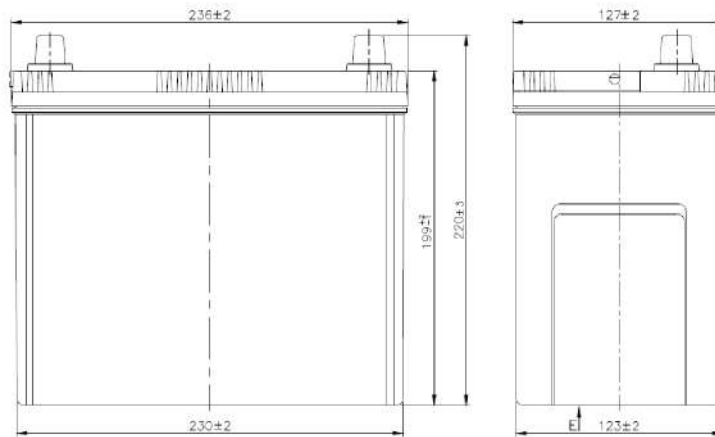

Central Article Code: B24033C45-B
 Local Code: EB454

Created: 09/02/2022
 Modified: 14/02/2022

Final Outlook	B2445-B
Approval date	01/02/2022

PERFORMANCES

Voltage (V):	12 V
C20 (Ah):	45.0 20 h
Cranking (A):	330 EN
Charge:	WET
Technology:	Vented/Flooded
Grid:	Ca/Ca
Vibration:	V1 (30Hz+/-2Hz/3g/2h)
Endurance:	E1 (180 cycles@25%)

CONTAINER

Type:	B24	BLACK
Hold Down:	B0	
H.D. Adapter:	No	

COVER

Type:	Double with Integrat	BLACK
Polarity:	ETN 0	
Terminals:	EN taper post	
Terminal Adapter:	No	
SOCI:	No	
Ventilation:	Central	
Filter:	2 Filters	
Lateral Plug:	Standard	Left side RED shape

STD. DIMENSIONS

Length (mm ± 2):	237
Width (mm ± 2):	127
Height (mm ± 2):	227
Total Weight (kg ± 5%):	11.40

PLUGS

Type:	1 x Vent Sealed (JIS)	BLACK
-------	-----------------------	-------

HANDLES

Type:	1 x Integrated	BLACK
-------	----------------	-------