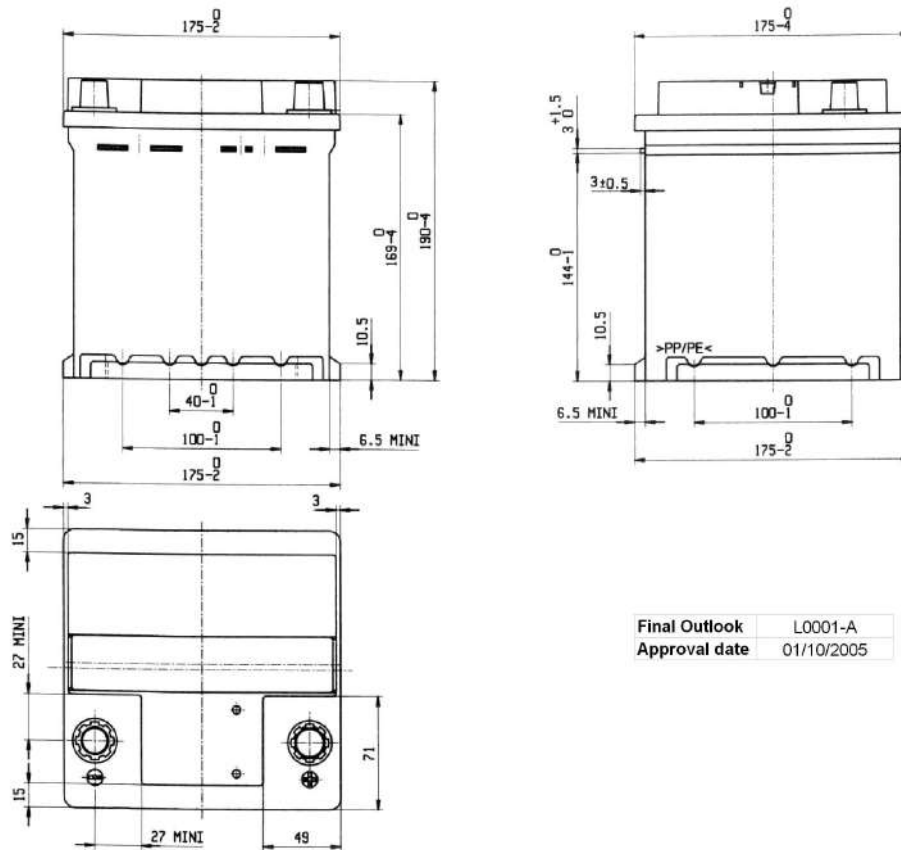

Central Article Code: L00041C01-A
 Local Code: EB440

Created: 17/06/2014
 Modified: 31/07/2020

PERFORMANCES

Voltage (V):	12 V	
C20 (Ah):	44.0	20 h
Cranking (A):	400	EN
Charge:	WET	
Technology:	Vented/Flooded	
Grid:	Ca/Ca	
Vibration:	Manufactured Specific	
Endurance:	E1 (180 cycles@25%)	

STD. DIMENSIONS

Length (mm ± 2):	175
Width (mm ± 2):	175
Height (mm ± 2):	190
Total Weight (kg ± 5%):	10.70

All figures show nominal values. Tolerances are according to EN50342 and applicable European Regulations.

CONTAINER

Type:	L00	BLACK
Hold Down:	B13	
H.D. Adapter:	No	

COVER

Type:	EuroStd	BLACK
Polarity:	ETN 0	
Terminals:	EN taper post	
Terminal Adapter:	No	
SOCI:	No	
Ventilation:	Independent	
Filter:	No	
Lateral Plug:	No	