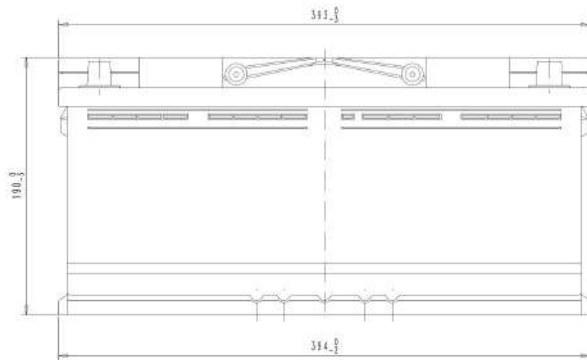

Central Article Code: L06080C05-F
 Local Code: EB1100

Created: 18/04/2018
 Modified: 31/07/2020

Final Outlook L0605-F
 Approval date 15/06/2018

PERFORMANCES

Voltage (V):	12 V	
C20 (Ah):	110.0	20 h
Cranking (A):	800	EN2 CCA
Charge:	WET	
Technology:	Vented/Flooded	
Grid:	Ca/Ca	
Vibration:	Manufactured Specific	
Endurance:	FIAT Requirement	

CONTAINER

Type:	L06	BLACK
Hold Down:	B13	
H.D. Adapter:	No	

COVER

Type:	Double with Integrat	BLACK
Polarity:	ETN 0	
Terminals:	EN taper post	
Terminal Adapter:	No	
SOCI:	No	
Ventilation:	Central	
Filter:	2 Filters	
Lateral Plug:	Standard	Left side BLACK shape

STD. DIMENSIONS

Length (mm ± 2):	392
Width (mm ± 2):	175
Height (mm ± 2):	190
Total Weight (kg ± 5%):	26.30

PLUGS

Type:	1 x Vent Sealed (STE)	BLACK
-------	-----------------------	-------

HANDLES

Type:	2 x Integrated	BLACK
-------	----------------	-------