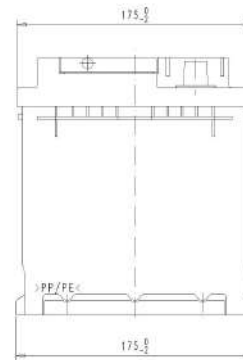

Central Article Code: L06080C05-F
 Local Code: EB1100

Created: 18/04/2018
 Modified: 31/07/2020

Final Outlook L0605-F
 Approval date 15/06/2018

PERFORMANCES

Voltage (V):	12 V	
C20 (Ah):	110.0	20 h
Cranking (A):	800	EN2 CCA
Charge:	WET	
Technology:	Vented/Flooded	
Grid:	Ca/Ca	
Vibration:	Manufactured Specific	
Endurance:	FIAT Requirement	

CONTAINER

Type:	L06	BLACK
Hold Down:	B13	
H.D. Adapter:	No	

COVER

Type:	Double with Integrat	BLACK
Polarity:	ETN 0	
Terminals:	EN taper post	
Terminal Adapter:	No	
SOCI:	No	
Ventilation:	Central	
Filter:	2 Filters	
Lateral Plug:	Standard	Left side BLACK shape

STD. DIMENSIONS

Length (mm ± 2):	392
Width (mm ± 2):	175
Height (mm ± 2):	190
Total Weight (kg ± 5%):	26.30

PLUGS

Type:	1 x Vent Sealed (STE)	BLACK
-------	-----------------------	-------

HANDLES

Type:	2 x Integrated	BLACK
-------	----------------	-------