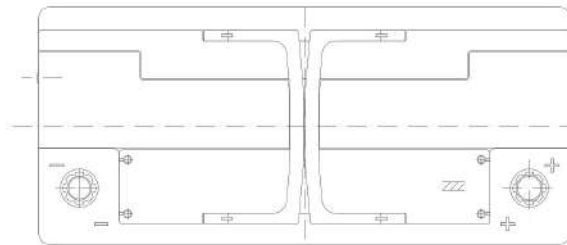

Central Article Code: L06080C05-F
 Local Code: EB1100

Created: 18/04/2018
 Modified: 31/07/2020

Final Outlook L0605-F
 Approval date 15/06/2018

PERFORMANCES

Voltage (V):	12 V	
C20 (Ah):	110.0	20 h
Cranking (A):	800	EN2 CCA
Charge:	WET	
Technology:	Vented/Flooded	
Grid:	Ca/Ca	
Vibration:	Manufactured Specific	
Endurance:	FIAT Requirement	

CONTAINER

Type:	L06	BLACK
Hold Down:	B13	
H.D. Adapter:	No	

COVER

Type:	Double with Integrat	BLACK
Polarity:	ETN 0	
Terminals:	EN taper post	
Terminal Adapter:	No	
SOCI:	No	
Ventilation:	Central	
Filter:	2 Filters	
Lateral Plug:	Standard	Left side BLACK shape

STD. DIMENSIONS

Length (mm ± 2):	392
Width (mm ± 2):	175
Height (mm ± 2):	190
Total Weight (kg ± 5%):	26.30

PLUGS

Type:	1 x Vent Sealed (STE)	BLACK
-------	-----------------------	-------

HANDLES

Type:	2 x Integrated	BLACK
-------	----------------	-------