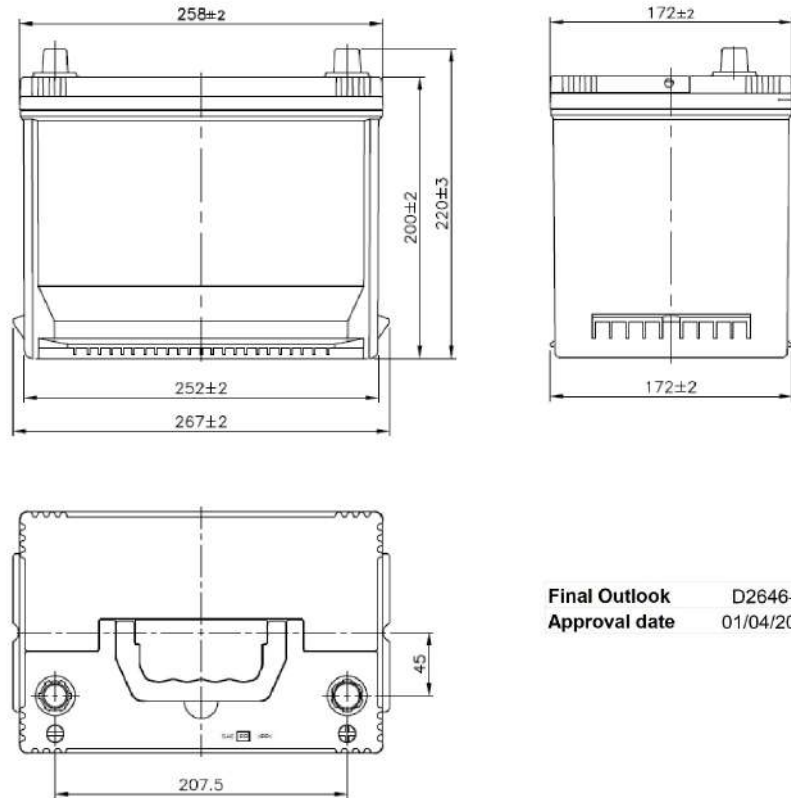

Central Article Code: D26063C46-A
 Local Code: EA754

Created: 24/02/2020
 Modified: 18/12/2020

PERFORMANCES		CONTAINER	
Voltage (V):	12 V	Type:	D26 BLACK
C20 (Ah):	75.0 20 h	Hold Down:	Korean B1+B6
Cranking (A):	630 EN	H.D. Adapter:	No
Charge:	WET	COVER	
Technology:	Vented/Flooded	Type:	Double with Integrat BLACK
Grid:	Ca/Ca	Polarity:	ETN 0
Vibration:	V1 (30Hz+/-2Hz/3g/2h)	Terminals:	EN taper post
Endurance:	E1 (180 cycles@25%)	Terminal Adapter:	No
		SOCI:	No
		Ventilation:	Central
		Filter:	2 Filters
		Lateral Plug:	No
STD. DIMENSIONS		PLUGS	
Length (mm ± 2):	270	Type:	1 x Vent Sealed (JIS) BLACK
Width (mm ± 2):	173	HANDLES	
Height (mm ± 2):	222	Type:	1 x Integrated BLACK
Total Weight (kg ± 5%):	18.60	OTHERS	
		Degassing Tube:	No

All figures show nominal values. Tolerances are according to EN50342 and applicable European Regulations.