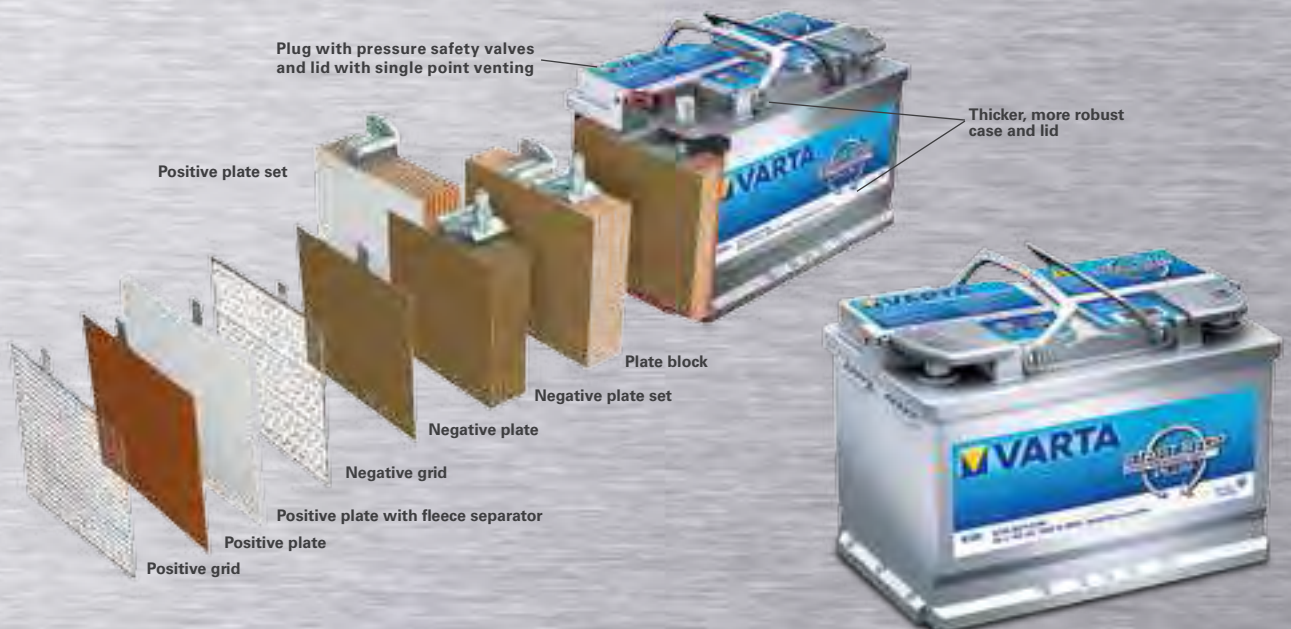

THE BENEFITS OF VARTA START-STOP PLUS BATTERIES AT A GLANCE:

- Innovative AGM Technology (Absorbent Glass Mat) with high-compression fleece separator
- Latest OE technology for advanced Start-Stop vehicles
- Has at least three to four times more cycle life and can meet the demands of all Start-Stop vehicles and high-end luxury vehicles
- High charging acceptance for absorbing large surges of electrical energy generated via brake energy recuperation
- 100% leak-proof and spill-proof to 360°
- Excellent starting power, so you can rely on the engine starting – even at a low state of charge
- Longer lifespan
- Totally maintenance-free

THE CONSTRUCTION OF VARTA START-STOP PLUS BATTERIES WITH AGM TECHNOLOGY:

- AGM stands for Absorbent Glass Mat
- AGM technology, with its Absorbent Glass Mat, is the most advanced development of lead acid technology
- The electrolyte is held permanently in the glass fleece separator and exerts a uniformly high contact pressure on the active mass
- This significantly reduces loss of active mass to an absolute minimum
- This technology does not suffer from acid stratification – the main failure mode in these applications
- Highest performance, extreme cycle life and spill-proof
- The perfect solution for vehicles with Start-Stop technology, brake energy recuperation and further fuel-savings technologies, e.g. BMW EfficientDynamics, VW BlueMotion