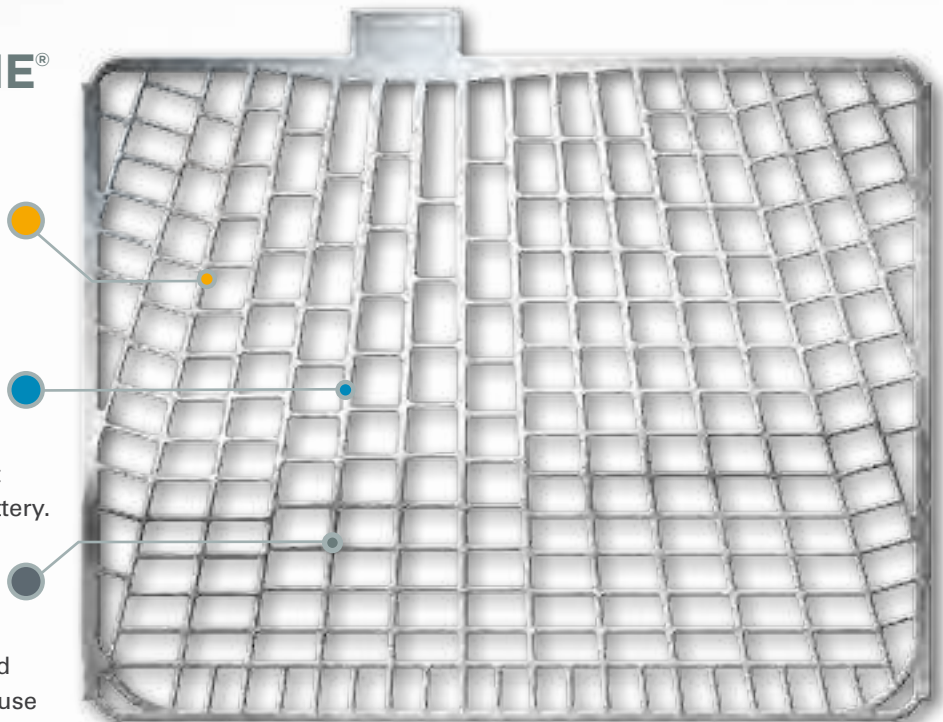

Clean construction.

PowerFrame® manufacturing requires 20% less energy and releases 20% lower greenhouse gas emissions than older manufacturing methods.

Bookmold

Conventional batteries that use bookmold and expanded metal grids are highly susceptible to corrosion. And this can cause batteries to malfunction. These outdated, low-tech production methods also lack the optimization and precision engineering of batteries that use PowerFrame® Technology.